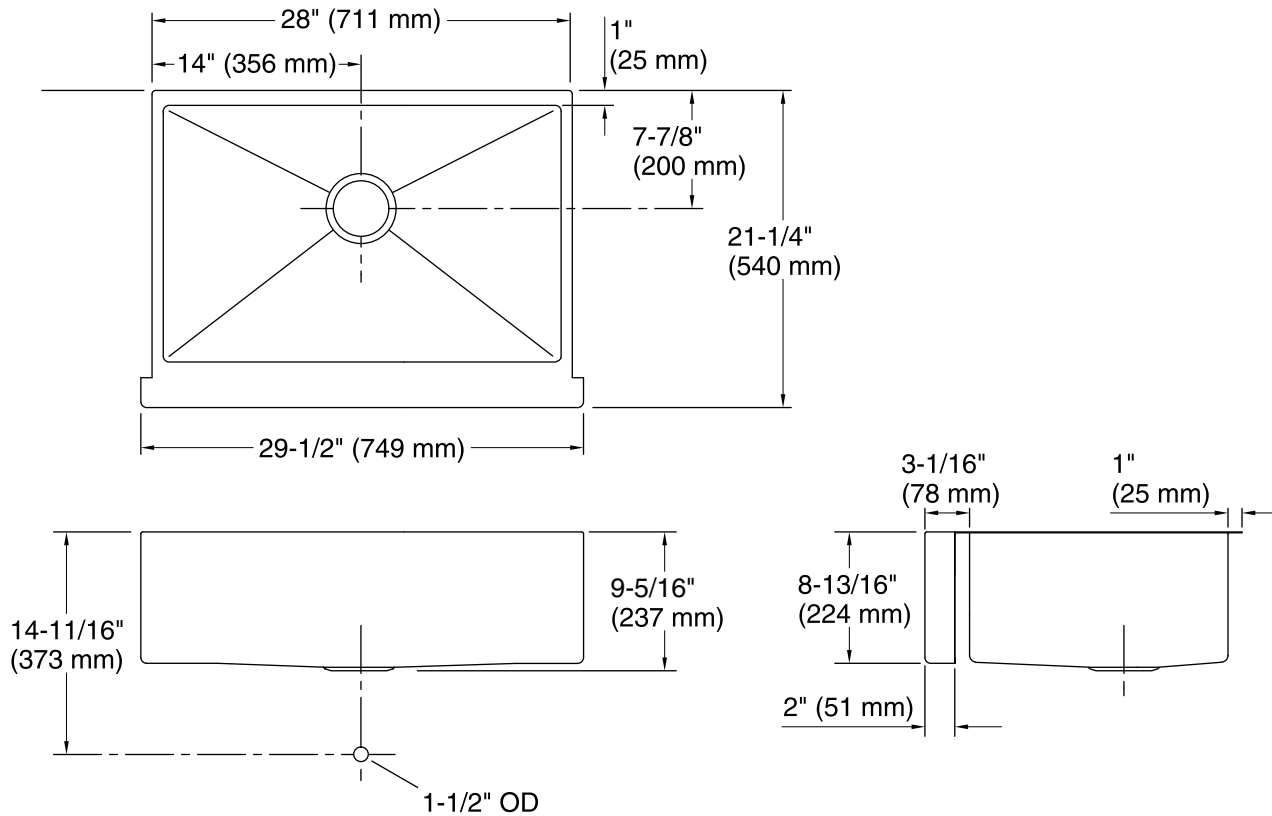

Technical Information

All product dimensions are nominal.

Bowl configuration:	Single
Installation:	Under-mount
Min. base cabinet width:	30" (762 mm)
Bowl area (Center):	Length: 26-1/2" (673 mm) Width: 17-3/16" (437 mm) Bowl depth: 9" (229 mm) Water depth: 9" (229 mm)
Template:	1224139-7, required, included

Notes

Install this product according to the installation instructions.

The 3/4" (19 mm) side rim flanges are supported without using the clip attachment. See the installation guide for further instructions.