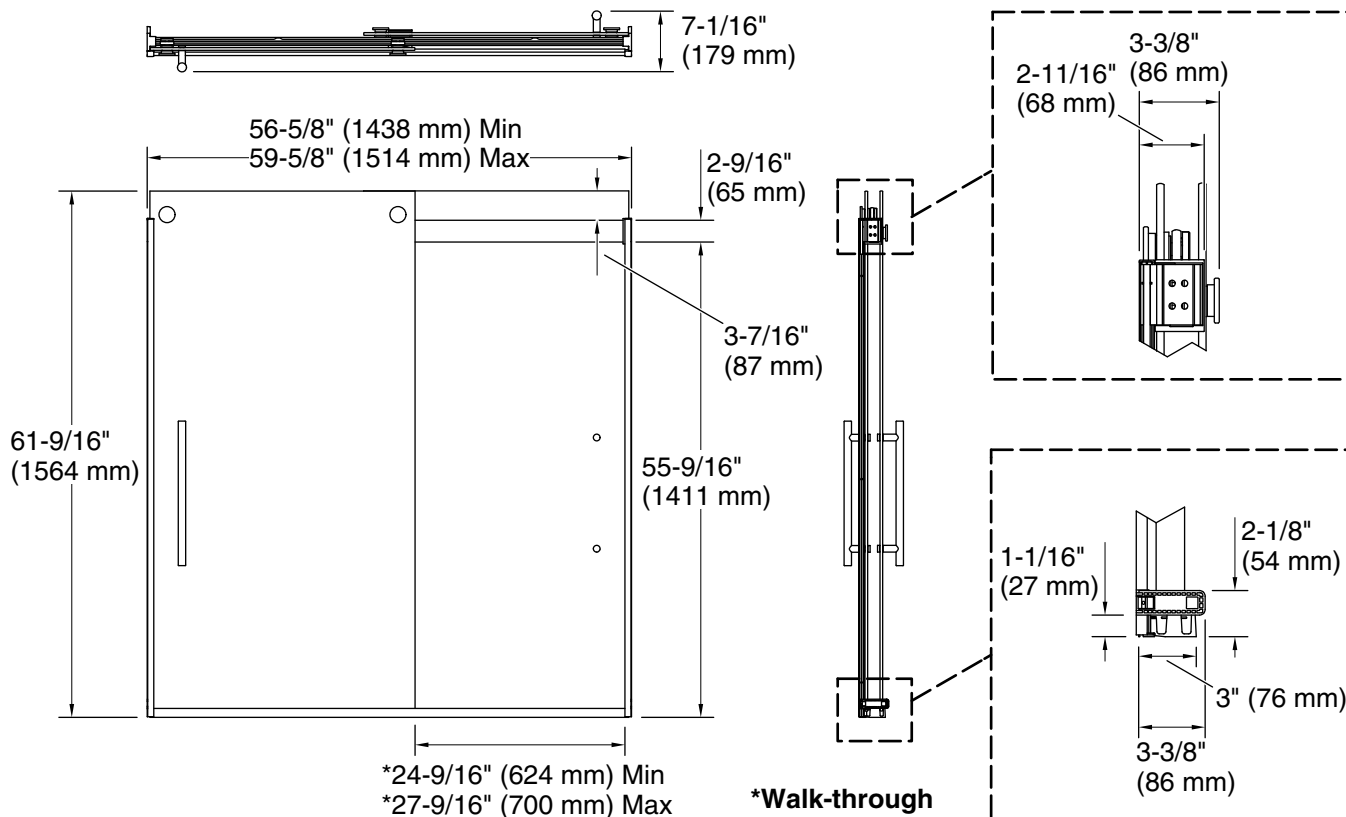

Technical Information

All product dimensions are nominal.

Installation type: For bath installation

Opening Width - Min: 56-5/8" (1438 mm)

Opening Width - Max: 59-5/8" (1514 mm)

Walk-through - Min: 24-9/16" (624 mm)

Walk-through - Max: 27-9/16" (700 mm)

Base-To-Wall Radius - Max: 1/2" (13 mm)

Glass thickness: 3/8" (10 mm)

Glass coating: CleanCoat+

Notes

Install this product according to the installation instructions.

The vertical opening should be a minimum of 64-1/2" (1639 mm) to allow for installation clearance.