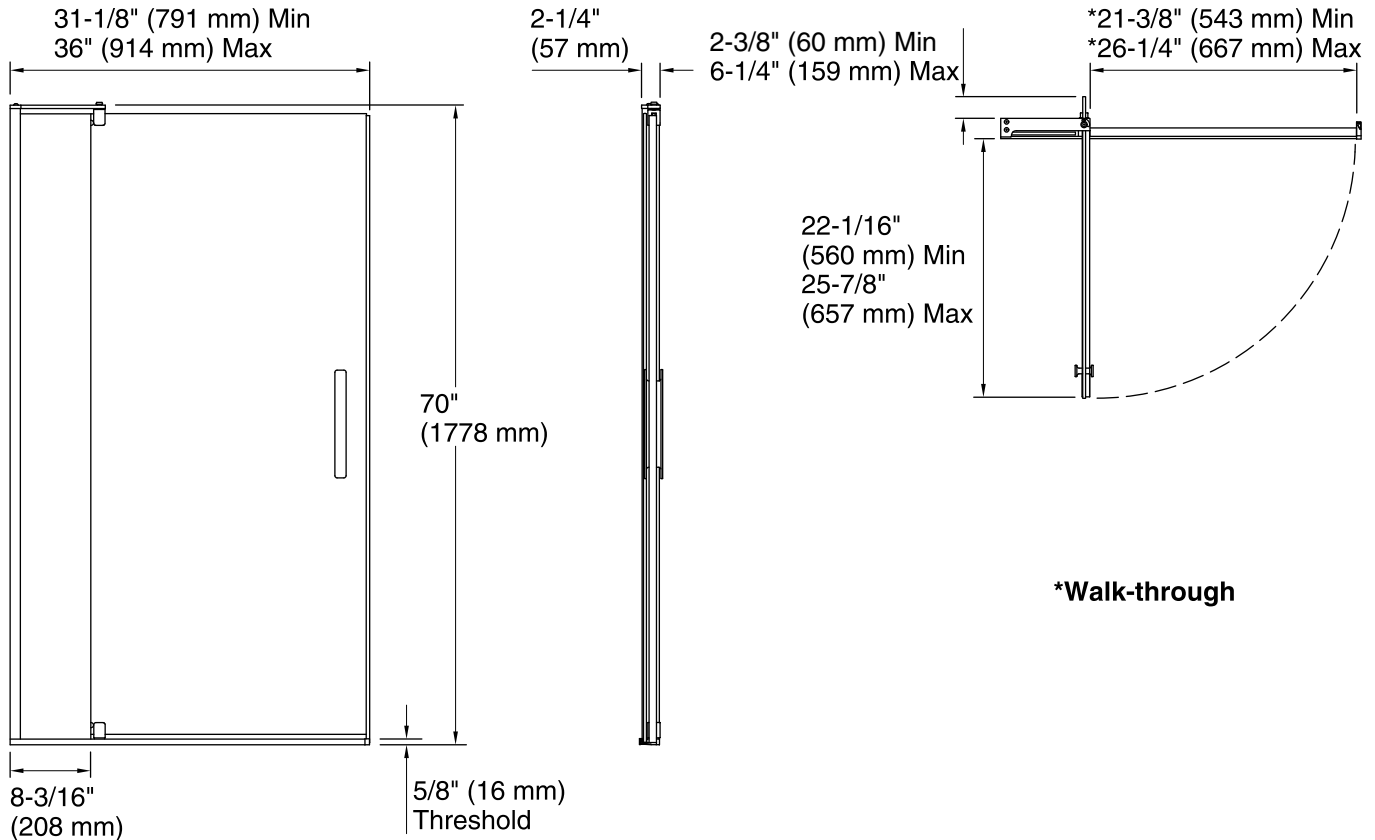

Technology

- Frameless, 1/4-inch-thick Crystal Clear tempered glass.
- Self-closing mechanism offers superior feel and security against water leakage.
- Vertical handle complements the contemporary style.
- Ultra-low threshold creates easy entry and exit to the showering space.
- CleanCoat® nanotechnology helps prevent bacteria, mildew and water stains on your glass, making it easy to clean and looking new.
- Out-of-plumb adjustability for simpler installation.
- Can be installed to open to the left or right.
- Maximum width adjustability.

L Crystal Clear

Technical Information

All product dimensions are nominal.

| | |
|----------------------|------------------------------|
| Installation type: | For shower base installation |
| Opening style: | Pivot |
| Opening Width - Min: | 31-1/8" (791 mm) |
| Opening Width - Max: | 36" (914 mm) |
| Walk-through - Min: | 21-3/8" (543 mm) |
| Walk-through - Max: | 26-1/4" (667 mm) |
| Glass thickness: | 1/4" (6 mm) |
| Glass coating: | CleanCoat® |

Notes

Install this product according to the installation guide.

Strike jamb is made of clear plastic and may not cover existing shower door holes.

NOTICE: The vertical opening should be a minimum of 74" (1880 mm) to allow clearance for installation.