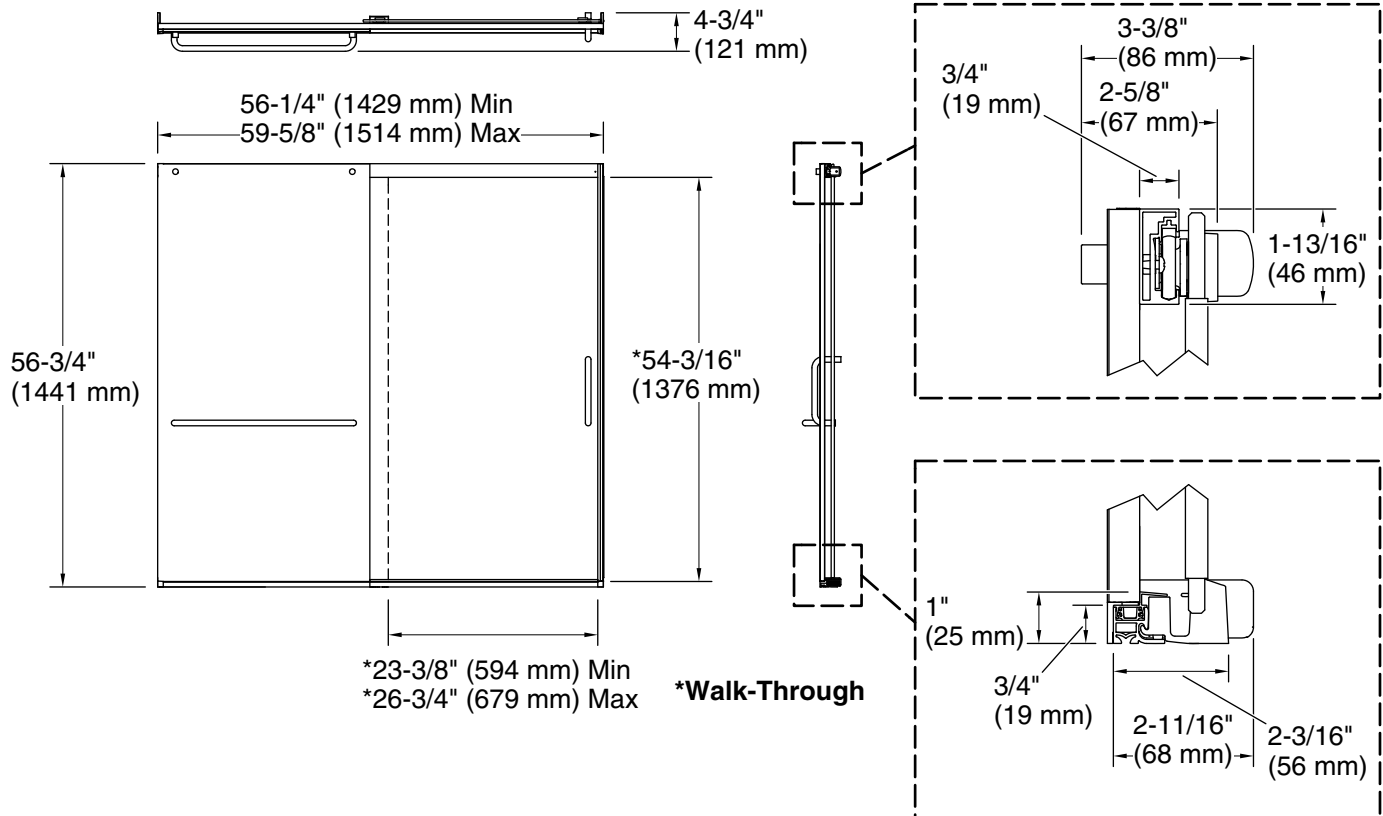

Features

- Frameless design emphasizes glass and creates a sleek, minimalist look.
- Vertical handle with inside knob on moving panel.
- Gently-curved towel bar provides integrated storage on fixed panel.
- Tempered glass ensures maximum safety and durability.
- CleanCoat® technology creates a protective barrier that repels water, prevents dirt and minerals from collecting, and makes it easier to remove hard water spots.
- Smooth, easy-to-clean wall jambs.
- Full-length moving panel seal provides excellent water containment.
- Upgrade to heavy 5/16" (8 mm) thick glass bath door by selecting K-707618-8L.
- Coordinates with other items in the Elate collection.

Material

- Frameless, 1/4" (6 mm) thick Crystal Clear tempered glass.
- Anodized aluminum prevents rust and corrosion.

Installation

- Fits opening widths 56-1/4" - 59-5/8" (1429 - 1514 mm).
- 3-3/8" (86 mm) width adjustment.
- Out-of-plumb adjustability simplifies installation.
- Door can be installed to open to the left or right to suit your bathroom layout.
- For residential use only.
- Not for use in hospitality.

Technical Information

All product dimensions are nominal.

| | |
|----------------------------|-----------------------|
| Installation type: | For bath installation |
| Opening Width - Min: | 56-1/4" (1429 mm) |
| Opening Width - Max: | 59-5/8" (1514 mm) |
| Walk-through - Min: | 23-3/8" (594 mm) |
| Walk-through - Max: | 26-3/4" (679 mm) |
| Base-To-Wall Radius - Max: | 1/2" (13 mm) |
| Glass thickness: | 1/4" (6 mm) |
| Glass coating: | CleanCoat® |

Notes

Install this product according to the installation instructions.

The vertical opening should be a minimum of 60-1/8" (1527 mm) to allow for installation clearance.