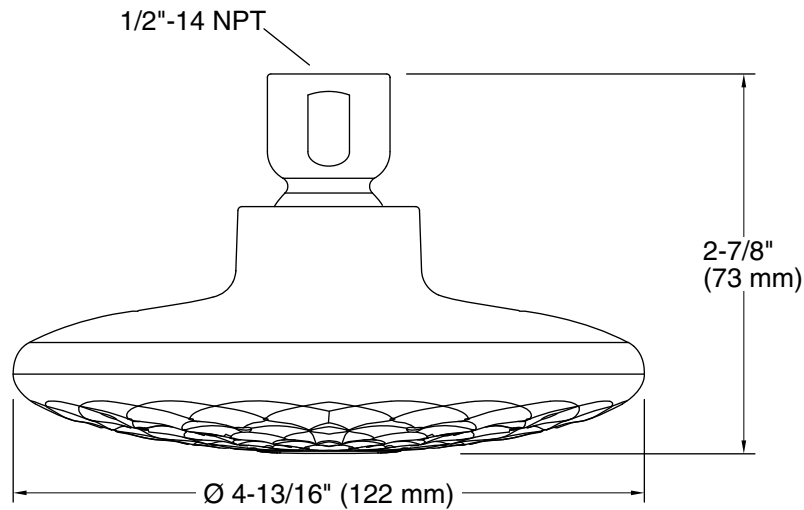

Technical Information

All product dimensions are nominal.

Showerhead/Body Spray:

Rated maximum flow: 2 gal/min (7.6 l/min)

Notes

Install this product according to the installation guide.