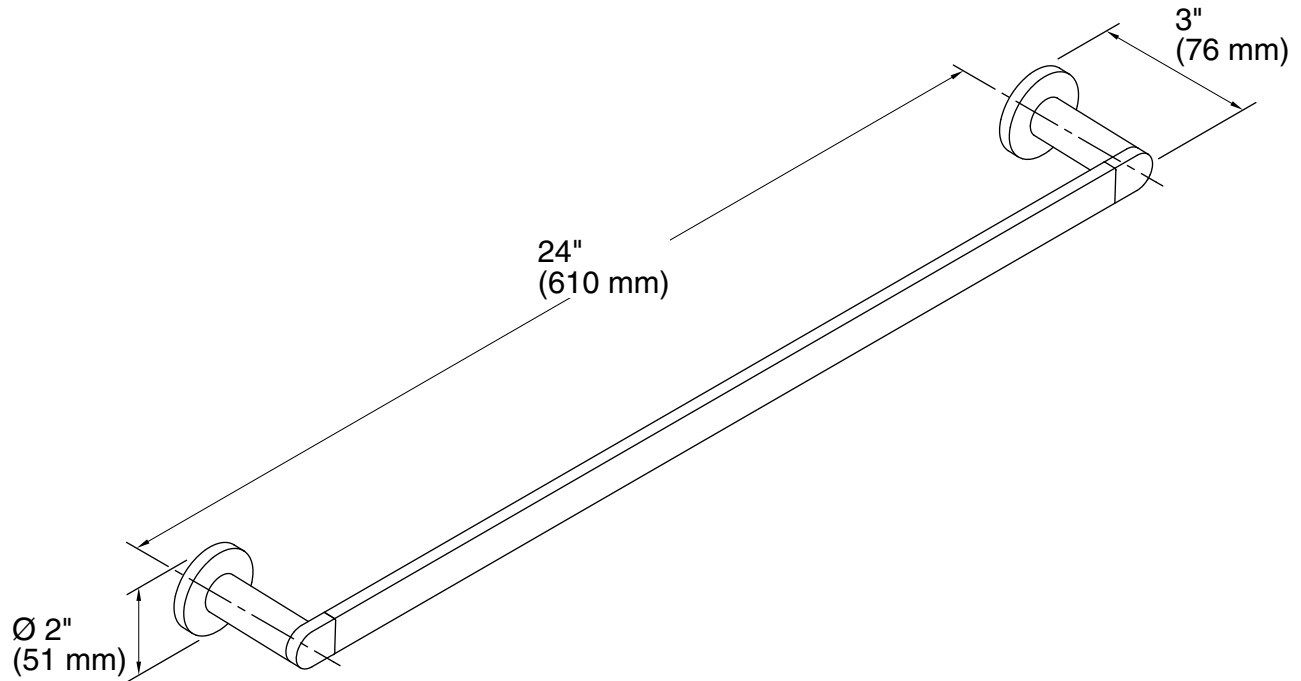

Technical Information

All product dimensions are nominal.

Installation Type: Wall-mount

Material: Zinc, Brass

Notes

Install this product according to the installation guide.