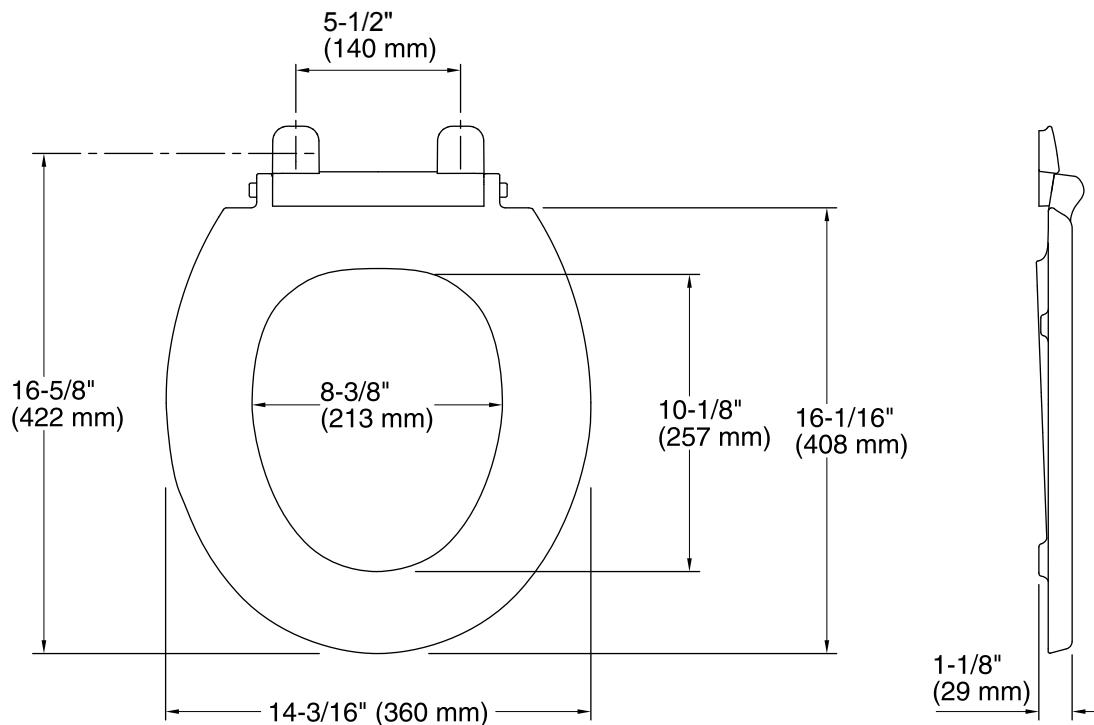

Cachet® Quiet-Close™
Round-Front Toilet Seat
K-7673

Features

- Quiet-Close™ lid closes slowly and quietly without slamming.
- Grip-Tight bumpers hold seat firmly in place.
- Quick-Attach® hardware for fast and secure installation.
- Color-matched plastic hinges.

See website for detailed warranty information.

Available Colors/Finishes

Color tiles intended for reference only.

Color Code Description

	0	White
--	---	-------

Technical Information

All product dimensions are nominal.

Seat shape type: Round-front

Seat front type: Closed-front

Seat-mounting holes: 5-1/2" (140 mm)

Notes

Install this product according to the installation guide.