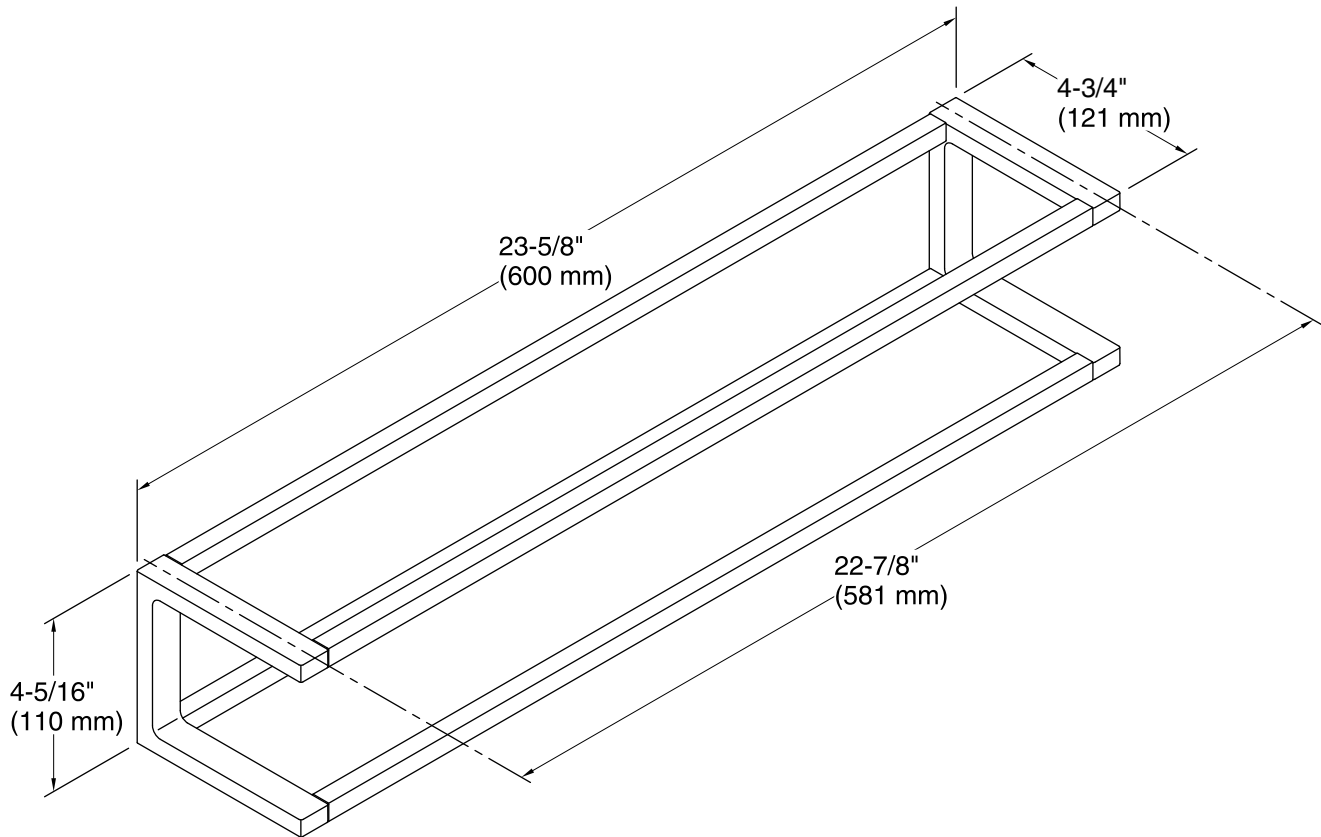

Technical Information

All product dimensions are nominal.

Notes

Install this product according to the installation instructions.

CAUTION: Risk of personal injury. Do not install these products in any area where they are likely to be used inadvertently as a grab bar or support bar. These products are not designed or intended for use as a grab bar or support bar.