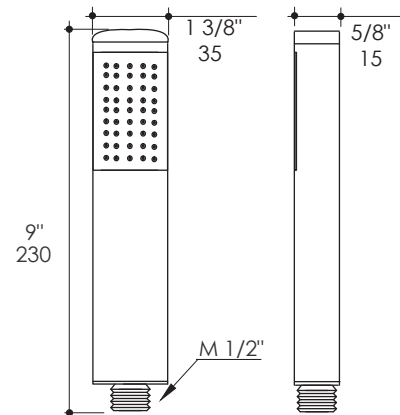

Eleganza Shower Head Item #1861

Features:

- Hand-held shower head with fixed jet
- Includes 59" flexible hose
- Hook and intake sold separately
- Includes back flow preventer

Recommended Accessories:

- Item #2070: Wall-mount rail with hook for hand-held shower head
- Item #1863: Water intake

Finish Options:

- CR - Polished Chrome
- PN - Polished Nickel
- NI - Brushed Nickel
- BG - Brushed Gold

Product Specifications:

Notes:

Drawings provided herein are meant to give the user an idea of the product and are not made to scale. The size in inches is rounded up to the nearest 1/16".