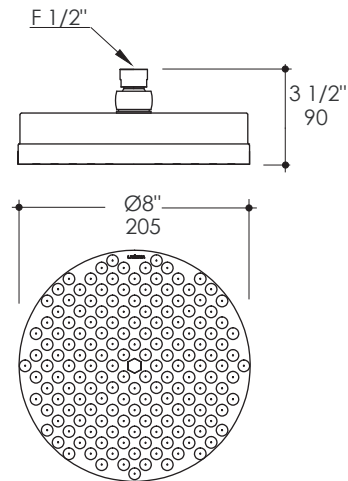

CIGNO Shower Head Item #382

Features:

- Tilting round rain shower head
- Brass construction with 140 outlet holes
- Can be wall or ceiling mounted
- Arm and flange sold separately
- Weight: 2.5 lbs.
- Recommended max. water pressure 43.5 PSI
- Includes flow reducer 2.5 GPM

Recommended Accessories:

- Item #380H2: Wall-mount round shower arm with flange
- Item #0169: Ceiling-mount round shower arm with flange
- Item #1540: Built-in single-lever pressure balancing mixer with round backplate

Finish Options:

CR - Polished Chrome

Product Specifications:

Notes:

Drawings provided herein are meant to give the user an idea of the product and are not made to scale. The size in inches is rounded up to the nearest 1/16".