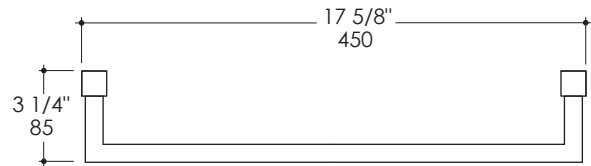

Quadro Towel Bar Item #4401

Features:

- Wall-mount towel bar
- Stainless steel construction
- Includes mounting hardware

Finish Options:

- 10 - Polished Stainless Steel
- 21 - Brushed Stainless Steel
- 44 - Matte Black

Product Specifications:

Notes:

Drawings provided herein are meant to give the user an idea of the product and are not made to scale. The size in inches is rounded up to the nearest 1/16".

LACAVA is committed to the highest level of customer service. Please feel free to contact us at 1-888-522-2823 (toll free) or by email at info@lacava.com for technical assistance or any general inquiries.