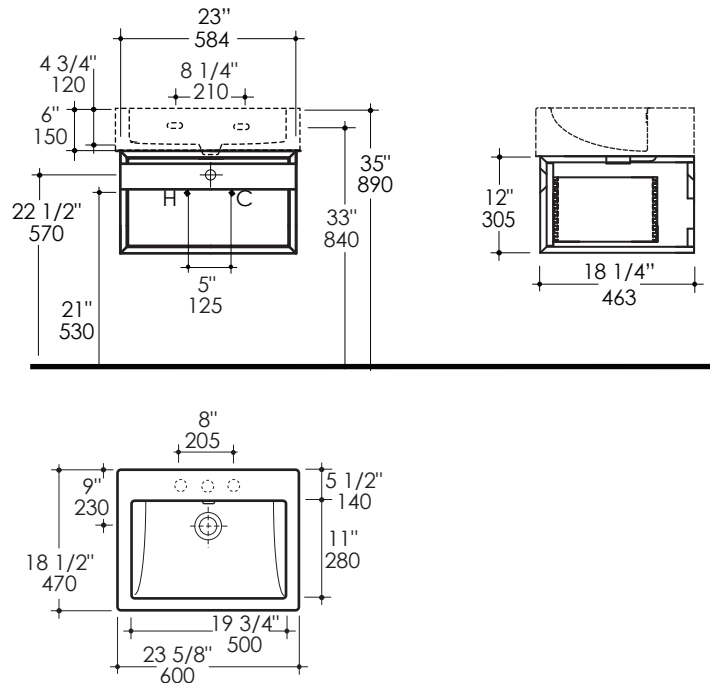

LUCE Vanity Item # 5464E

Features:

- Wall-mounted undercounter vanity with large wood pull on single drawer
- Washbasin #5464 sold separately
- Handmade in USA
- Manufactured with low VOC finishes and wood from renewable forests

Recommended Accesories:

- Item #5464 Wall-mount or above-counter porcelain lavatory with an overflow
- Faucet Options:
 - 00 no faucet holes
 - 01 one faucet hole
 - 02 two faucet holes, center and right
 - 03 three faucet holes in 8-inch spread
- Available Finishes:
 - 001 White

Product Specifications:

Notes:

Drawings provided herein are meant to give the user an idea of the product and are not made to scale. The size in inches is rounded up to the nearest 1/16". Slight variances can often occur with porcelain and woodwork. Therefore, LACAVA will not be held responsible for any cutouts, countertops, or furniture made without the actual product or template from LACAVA. Differences in color, grain, appearance and texture are inherent in all natural woodwork, and should be expected. Variances in these qualities are not deemed manufacturing defects, and will not be accepted as valid reasons to return or exchange any LACAVA woodwork. Plumbing specifications are only a guideline and may need to be altered based on the application. Product specifications are not binding to the manufacturer and can be changed without notice at any time. Please refer to your shipment for product final sizes.