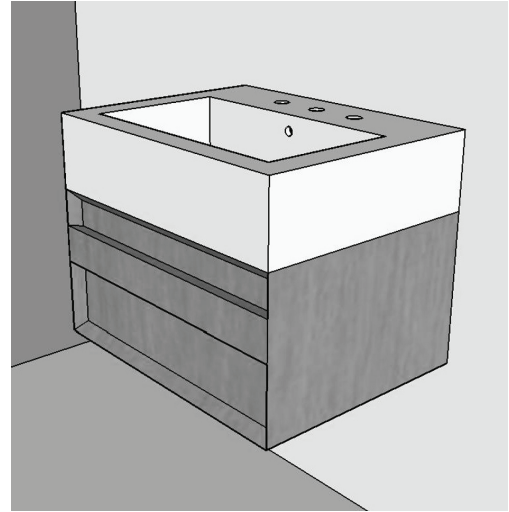

LUCE Vanity Item # 5464E

Features:

- Wall-mounted undercounter vanity with large wood pull on single drawer
- Washbasin #5464 sold separately
- Handmade in USA
- Manufactured with low VOC finishes and wood from renewable forests

Recommended Accesories:

- Item #5464 Wall-mount or above-counter porcelain lavatory with an overflow
- Faucet Options:
 - 00 no faucet holes
 - 01 one faucet hole
 - 02 two faucet holes, center and right
 - 03 three faucet holes in 8-inch spread
- Available Finishes:
 - 001 White

Product Specifications:

Notes:

Drawings provided herein are meant to give the user an idea of the product and are not made to scale. The size in inches is rounded up to the nearest 1/16". Slight variances can often occur with porcelain and woodwork. Therefore, LACAVA will not be held responsible for any cutouts, countertops, or furniture made without the actual product or template from LACAVA. Differences in color, grain, appearance and texture are inherent in all natural woodwork, and should be expected. Variances in these qualities are not deemed manufacturing defects, and will not be accepted as valid reasons to return or exchange any LACAVA woodwork. Plumbing specifications are only a guideline and may need to be altered based on the application. Product specifications are not binding to the manufacturer and can be changed without notice at any time. Please refer to your shipment for product final sizes.