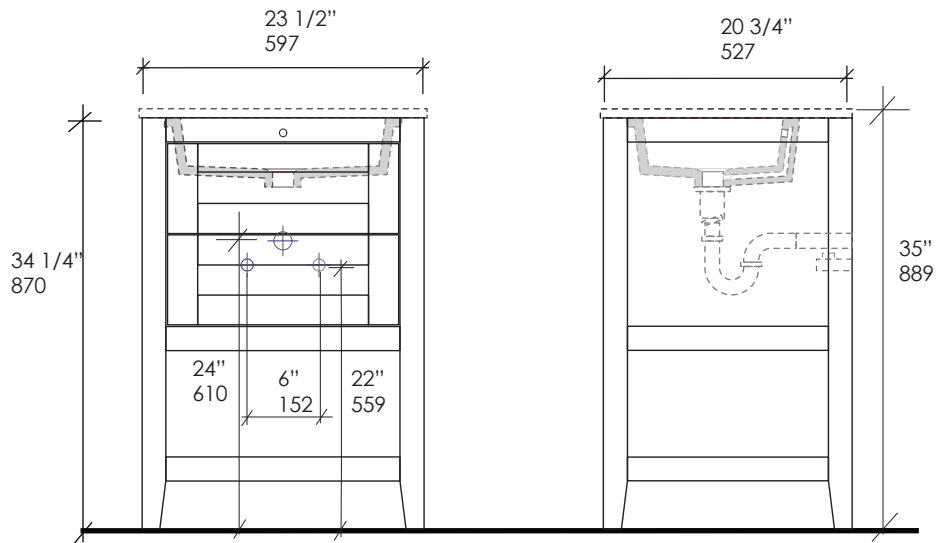

Stile Vanity Item #H281B

Features:

- Free standing wooden vanity
- Two drawers and slotted shelf in wood
- Polished Chrome knobs included
- Washbasin#5452UN and countertop H281T sold separately
- Handmade in USA
- Manufactured with low VOC finishes and wood from renewable forests

Recommended Accesories:

- Item #5452UN: Under-counter porcelain lavatory with overflow
- Recommended oversized European drain (i.e. item #7100-16OF or 7100-12)
- Available in White (-001) only
- Item #H281T: Countertop for vanity H281, H281B, H291, and H291B
- Available in Natural Stone, Quartz, and Solid Surface
- With a cut-out for lavatory 5452UN

Product Specifications:

Notes:

Drawings provided herein are meant to give the user an idea of the product and are not made to scale. The size in inches is rounded up to the nearest 1/16". Slight variances can often occur with porcelain and woodwork. Therefore, LACAVA will not be held responsible for any cutouts, countertops, or furniture made without the actual product or template from LACAVA. Differences in color, grain, appearance and texture are inherent in all natural woodwork, and should be expected. Variances in these qualities are not deemed manufacturing defects, and will not be accepted as valid reasons to return or exchange any LACAVA woodwork. Plumbing specifications are only a guideline and may need to be altered based on the application.