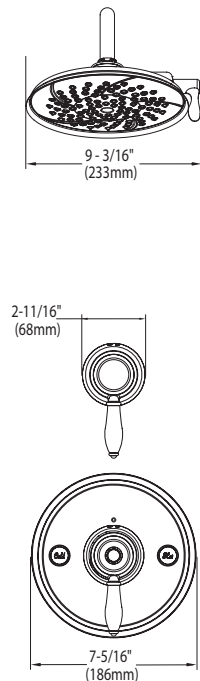

OPERATION

- Temperature lever operates through a 340° arc with maximum cold at full clockwise rotation and maximum hot at full counterclockwise rotation
- Safety stop preset temperature at 105°F (41°C)
- Safety stop override allows maximum temperature at 120°F (49°C)
- Factory established temperature range from 70°F (21°C) to 120°F (49°C)

WEYMOUTH™
3/4" Thermostatic Shower Trim

Models: TS32110 series - Valve Trim only

Valve Models: S3371,
(sold separately)

CRITICAL DIMENSIONS

(DO NOT SCALE)

FAUCET DESCRIPTION

- Metal construction with various finishes identified by suffix
- Includes 9" rainshower showerhead, arm and flange
- For use with S3371, 3/4" thermostatic valve and S3600, volume control valve

FLOW

- Showerhead is limited to 2.5 gpm (9.5 L/min) at 80 psi

CARTRIDGE

- 130156 thermostatic cartridge design with non metallic/nonferrous materials
- 130157 volume ceramic disc cartridge design

STANDARDS

WEYMOUTH™ 3/4" Thermostatic Shower Trim

Models: TS32110 series - Valve Trim only
TS32112 series - Shower Trim only

Valve Models: S3371, S3600
(sold separately)

CRITICAL DIMENSIONS (DO NOT SCALE)

FOR MORE INFORMATION CALL: 1-800-BUY-MOEN