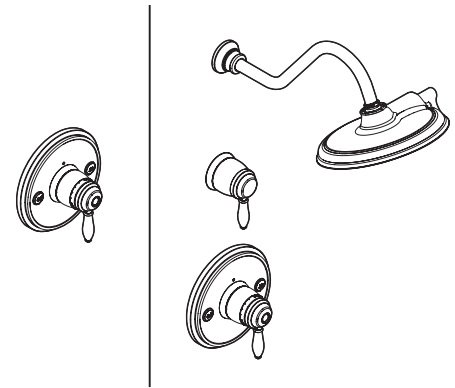

- Metal construction with various finishes identified by suffix
- Includes 9" rainshower showerhead, arm and flange
- For use with S3371, 3/4" thermostatic valve and S3600, volume control valve

OPERATION

- Flow lever operates counterclockwise through a 90° arc with shut off at 6 o'clock and maximum flow at the 3 o'clock position. Shut off in clockwise direction
- Temperature lever operates through a 340° arc with maximum cold at full clockwise rotation and maximum hot at full counterclockwise rotation
- Safety stop preset temperature at 105°F (41°C)
- Safety stop override allows maximum temperature at 120°F (49°C)
- Factory established temperature range from 70°F (21°C) to 120°F (49°C)
- Shower: Two function, rain and rinse: operate lever to select

FLOW

- Showerhead is limited to 2.5 gpm (9.5 L/min) at 80 psi

CARTRIDGE

- 130156 thermostatic cartridge design with non metallic/nonferrous materials
- 130157 volume ceramic disc cartridge design

STANDARDS

- Third party certified to: ASME A112.18./CSA B-125.1, ASSE1016 and all applicable requirements referenced therein

- **ADA** for lever handle

WARRANTY

1. Lifetime limited warranty against leaks, drips and finish defects to the original homeowner
   - 10 year limited warranty when used in a multifamily installation
   - 5 year limited warranty when used in a commercial installation
2. Visit www.moen.com/support for complete details and limitations

WEYMOUTH™ 3/4" Thermostatic Shower Trim

Models: TS32110 series - Valve Trim only
TS32112 series - Shower Trim only

Valve Models: S3371, S3600
(sold separately)