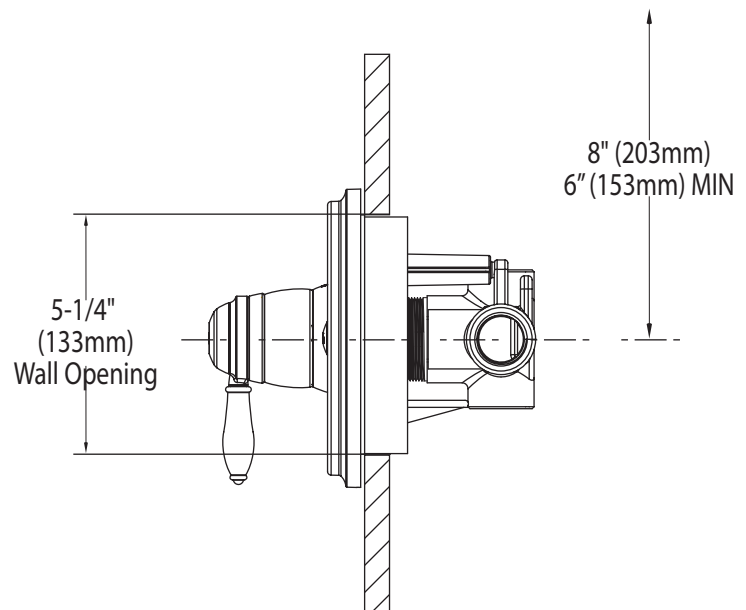

**There is more than one version of this model.
Page down to identify the version you have.**

FAUCET DESCRIPTION

- Metal construction with various finishes identified by suffix
- For use with S3371, 3/4" thermostatic valve
- Pairs with TS52104 volume control valve trim and S3600 volume control valve (sold separately)

WEYMOUTH™
3/4" Thermostatic Shower Trim

Models: TS32110 series - Valve Trim only

Valve Models: S3371,
(sold separately)

CRITICAL DIMENSIONS

(DO NOT SCALE)

FAUCET DESCRIPTION

- Metal construction with various finishes identified by suffix
- Includes 9" rainshower showerhead, arm and flange
- For use with S3371, 3/4" thermostatic valve and S3600, volume control valve

OPERATION

- Flow lever operates counterclockwise through a 90° arc with shut off at 6 o'clock and maximum flow at the 3 o'clock position. Shut off in clockwise direction
- Temperature lever operates through a 340° arc with maximum cold at full clockwise rotation and maximum hot at full counterclockwise rotation
- Safety stop preset temperature at 105°F (41°C)
- Safety stop override allows maximum temperature at 120°F (49°C)
- Factory established temperature range from 70°F (21°C) to 120°F (49°C)
- Shower: Two function, rain and rinse: operate lever to select

FLOW

- Showerhead is limited to 2.5 gpm (9.5 L/min) at 80 psi

CARTRIDGE

- 130156 thermostatic cartridge design with non metallic/nonferrous materials
- 130157 volume ceramic disc cartridge design

STANDARDS