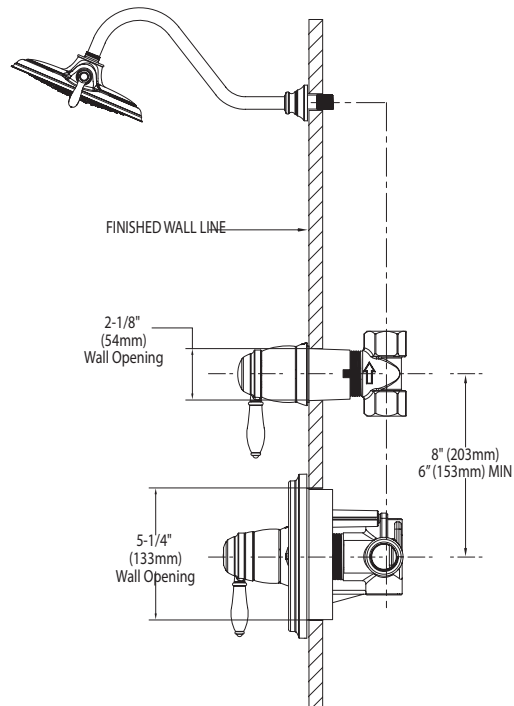

WEYMOUTH™
3/4" Thermostatic Shower Trim

Models: TS32110 series - Valve Trim only

Valve Models: S3371,
(sold separately)

CRITICAL DIMENSIONS

(DO NOT SCALE)

FAUCET DESCRIPTION

- Metal construction with various finishes identified by suffix
- Includes 9" rainshower showerhead, arm and flange
- For use with S3371, 3/4" thermostatic valve and S3600, volume control valve

FLOW

- Showerhead is limited to 2.5 gpm (9.5 L/min) at 80 psi

CARTRIDGE

- 130156 thermostatic cartridge design with non metallic/nonferrous materials
- 130157 volume ceramic disc cartridge design

STANDARDS

WEYMOUTH™ 3/4" Thermostatic Shower Trim

Models: TS32110 series - Valve Trim only
TS32112 series - Shower Trim only

Valve Models: S3371, S3600
(sold separately)

CRITICAL DIMENSIONS (DO NOT SCALE)

FOR MORE INFORMATION CALL: 1-800-BUY-MOEN