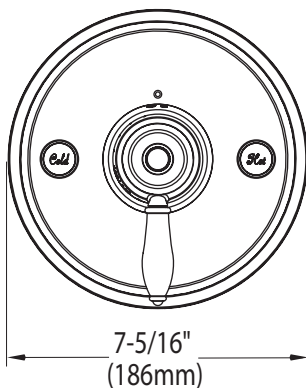

**There is more than one version of this model.
Page down to identify the version you have.**

FAUCET DESCRIPTION

- Metal construction with various finishes identified by suffix
- For use with S3371, 3/4" thermostatic valve
- Pairs with TS52104 volume control valve trim and S3600 volume control valve (sold separately)

WEYMOUTH™
3/4" Thermostatic Shower Trim

Models: TS32110 series - Valve Trim only

Valve Models: S3371,
(sold separately)

CRITICAL DIMENSIONS

(DO NOT SCALE)

FAUCET DESCRIPTION

- Metal construction with various finishes identified by suffix
- Includes 9" rainshower showerhead, arm and flange
- For use with S3371, 3/4" thermostatic valve and S3600, volume control valve

OPERATION

- Flow lever operates counterclockwise through a 90° arc with shut off at 6 o'clock and maximum flow at the 3 o'clock position. Shut off in clockwise direction
- Temperature lever operates through a 340° arc with maximum cold at full clockwise rotation and maximum hot at full counterclockwise rotation
- Safety stop preset temperature at 105°F (41°C)
- Safety stop override allows maximum temperature at 120°F (49°C)
- Factory established temperature range from 70°F (21°C) to 120°F (49°C)
- Shower: Two function, rain and rinse: operate lever to select

FLOW

- Showerhead is limited to 2.5 gpm (9.5 L/min) at 80 psi

CARTRIDGE

- 130156 thermostatic cartridge design with non metallic/nonferrous materials
- 130157 volume ceramic disc cartridge design

STANDARDS