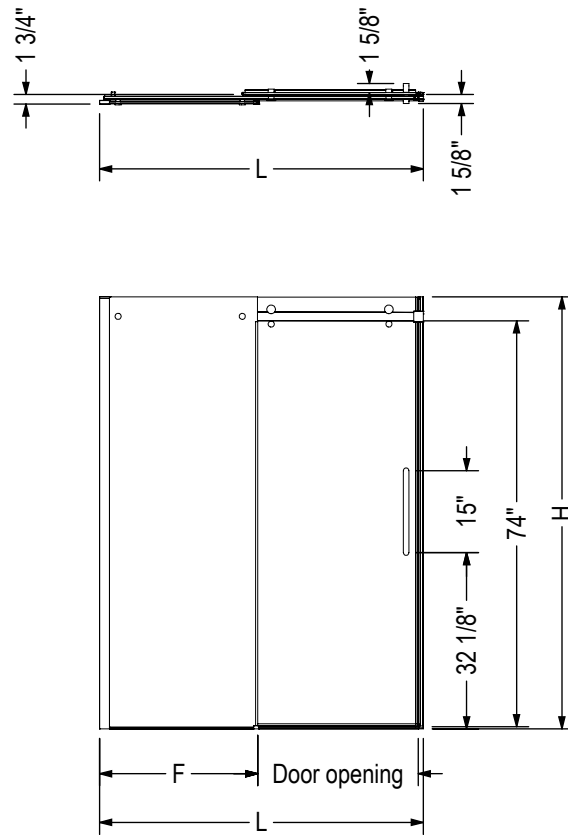

STANDARD

Code	Description	H	L Adjustable	F	P Adjustable	Door Opening	Wall Adjustment
136540	Halo Pro GS 78 3/4" x 47"	78 3/4"	44 1/2" - 47"	22 1/2"	-	16 1/4" - 18 3/4"	1"
136541	Halo Pro GS 78 3/4" x 59"	78 3/4"	56 1/2" - 59"	28 5/8"	-	22 1/8" - 24 5/8"	1"

All dimensions are approximate. Structure measurements must be verified against the unit to ensure proper fit.