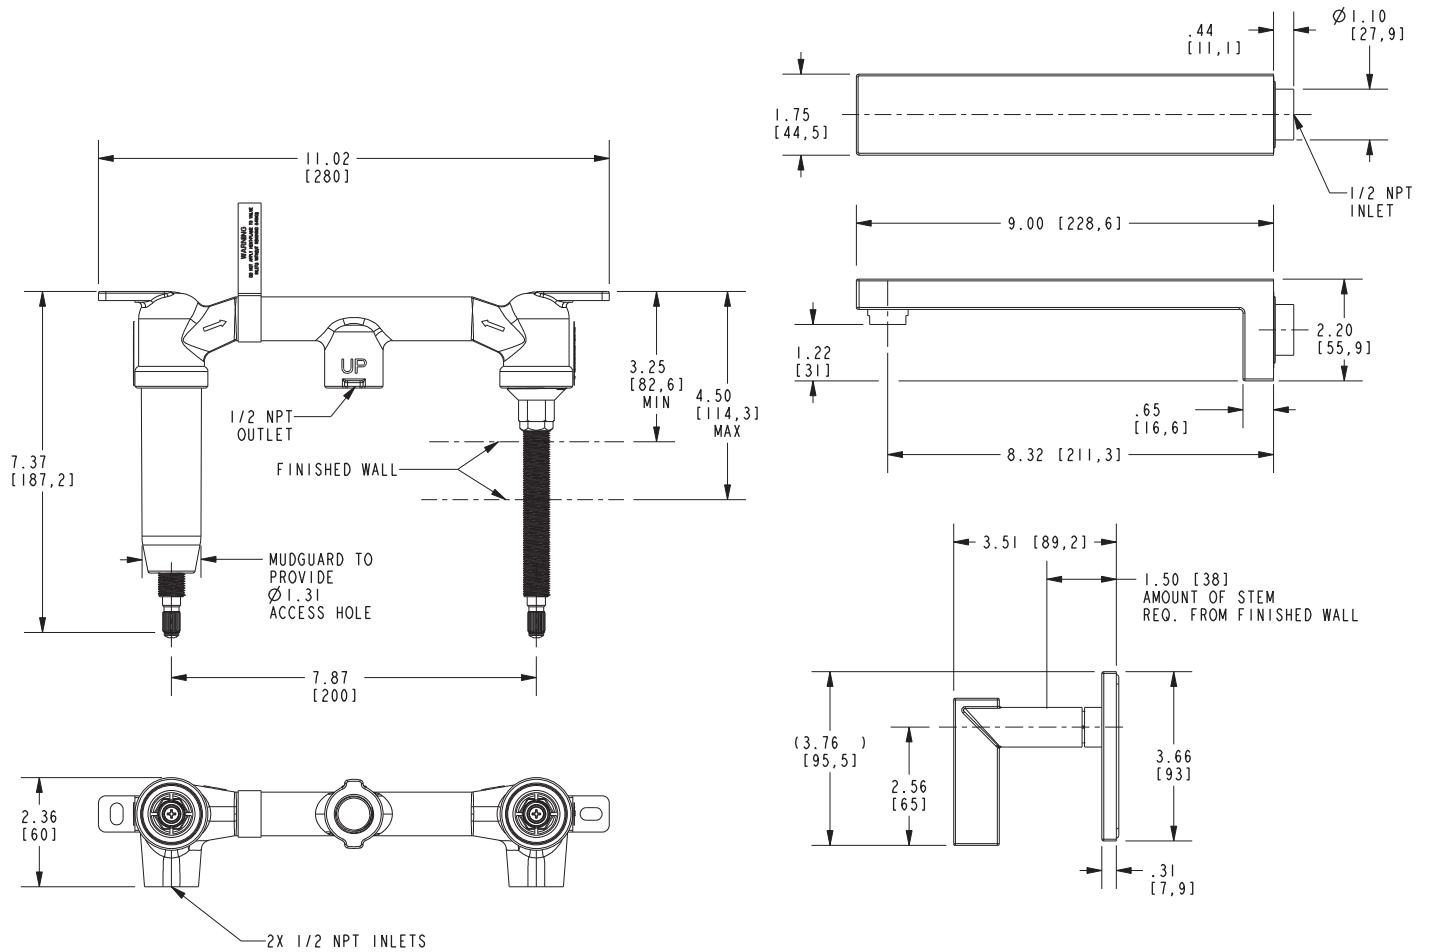

Features

- Solid brass construction
- 8-5/16" (22.7 cm) spout reach (wall-to-center)
- 1/2" NPT spout inlet fitting
- Rough valve incorporates a brass valve body assembly
- Rough valve incorporates quarter-turn washerless ceramic disc valve cartridges
- Intended for use with Newport Brass rough valve as specified (Required Accessory)
- ADA Compliant
- 1.2 GPM (4.5 LPM) Max

Required Accessory

Application	Wall Lavatory Rough Valve
Description	2-Cartridge Assembly
Inlet/Outlet Size	1/2"
Part Number	1-532U
Image	

Product Specification Add "Color / Finish" suffix to Model number, below.

The Wall-Mounted Lavatory Faucet shall be made of solid brass construction. Wall-Mounted Lavatory Faucet shall incorporate lever handles and a 8-5/16" (21.1 cm) spout (wall-to-center) that incorporates a 1/2" NPT inlet fitting. Rough valve shall incorporate a brass valve body assembly and quarter-turn washerless ceramic disc valve cartridges. Wall-Mounted Lavatory Faucet shall be Newport Brass Model 3-2541/_____ and Newport Brass rough valve shall be 1-532U.

3-2541

Product dimensions are provided for reference only. For specific product installation guidelines, please reference the installation instructions of the product being installed.

Metro Wall-Mounted Lavatory Trim 3-2541