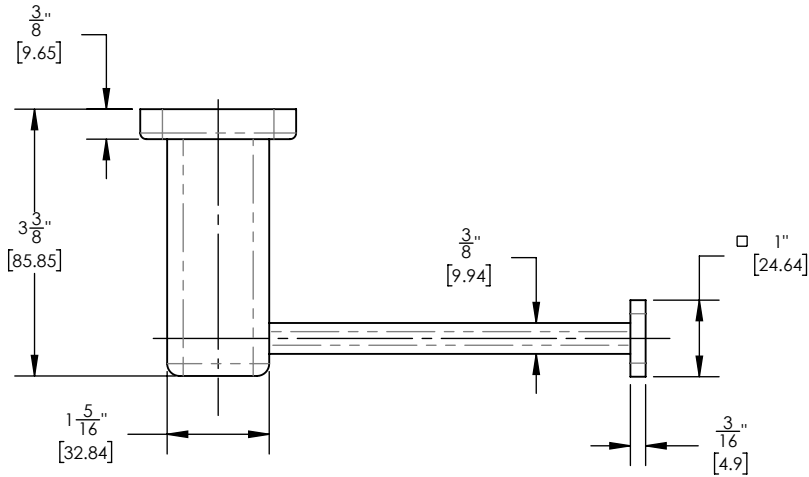

181-74

■ **PRODUCT FEATURES**

- Style: Contemporary
- Collection: Radi
-
-
-

■ **TECHNICAL DETAILS**

ADA Compliance: No
 Installation Type: Wall Mounted
 Primary Material: Brass

■ **PRODUCT DIMENSIONS**

www.phylrich.com