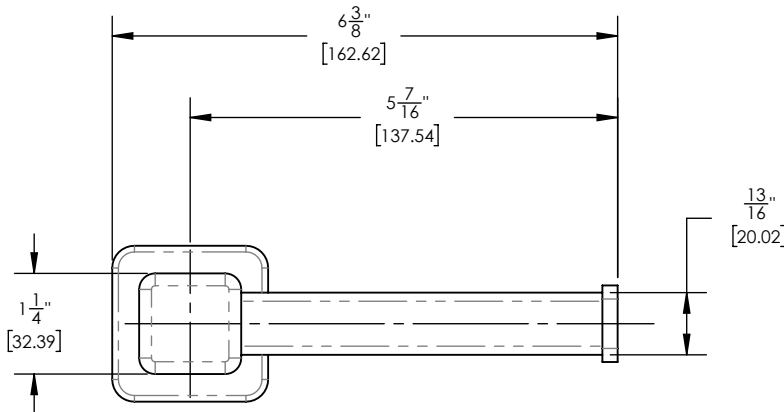

181-74

■ **PRODUCT FEATURES**

- Style: Contemporary
- Collection: Radi
-
-
-

■ **TECHNICAL DETAILS**

ADA Compliance: No
 Installation Type: Wall Mounted
 Primary Material: Brass

■ **PRODUCT DIMENSIONS**

www.phylrich.com