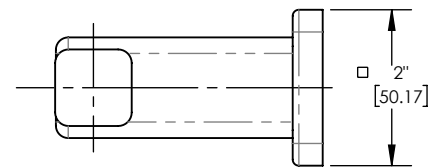

181-74

■ **PRODUCT FEATURES**

- Style: Contemporary
- Collection: Radi
-
-
-

■ **TECHNICAL DETAILS**

ADA Compliance: No
 Installation Type: Wall Mounted
 Primary Material: Brass

■ **PRODUCT DIMENSIONS**

www.phylrich.com