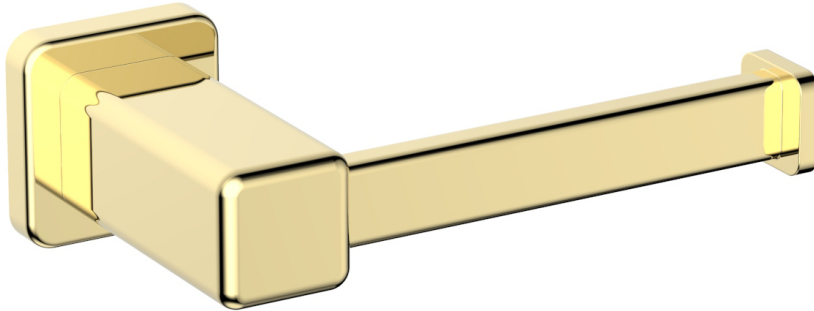

181-74

■ **PRODUCT FEATURES**

- Style: Contemporary
- Collection: Radi
-
-
-

■ **TECHNICAL DETAILS**

ADA Compliance: No
 Installation Type: Wall Mounted
 Primary Material: Brass

■ **PRODUCT DIMENSIONS**

www.phylrich.com