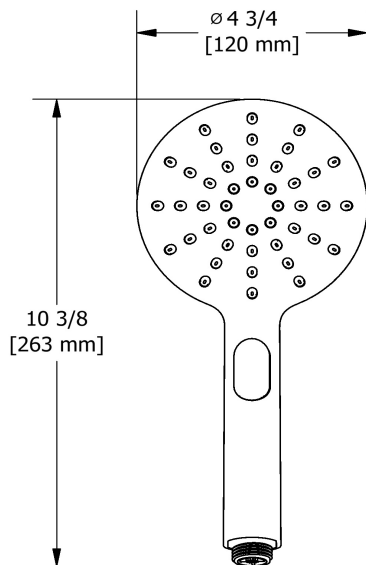

2-jet hand Shower
4364

Specifications

Descriptions

- Scale-free
- 2-jet hand shower: tropical breeze, luxurious
- Three positions

Available colors

- C : Chrome

Available flows

- 7.6 L/min, 2.0 gpm (US) 60psi
- 5.69 L/min, 1.5 gpm (US) 60psi (4364-15)
- 6.6L/min, 1.75 gpm (US) 60psi (4364-WS) *

EPA certification applicable to the indicated model only

Certifications

- CSA B125.1
- ASME A112.18.1
- CMR248 Approval

Sizes, models and finishes may differ from those presented.

Warranty

This **Riobel Inc.** product you have purchased carries a Limited Lifetime Warranty on the chrome, PVD finish, blacks and all working parts and is guaranteed from the initial purchase date against all manufacturing defects. All other finishes, including plastic components, are guaranteed for one year. All electric and/or electronic parts are covered by a 5-year limited warranty.