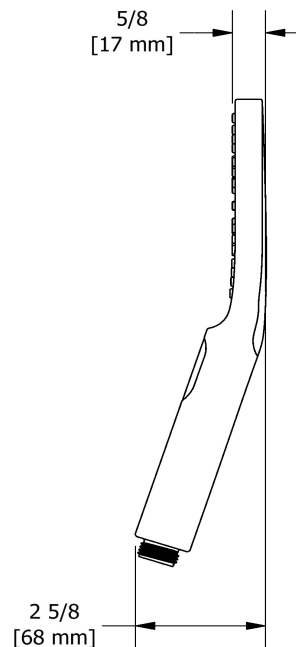

2-jet hand Shower
4364

Specifications

Descriptions

- Scale-free
- 2-jet hand shower: tropical breeze, luxurious
- Three positions

Available colors

- C : Chrome

Available flows

- 7.6 L/min, 2.0 gpm (US) 60psi
- 5.69 L/min, 1.5 gpm (US) 60psi (4364-15)
- 6.6L/min, 1.75 gpm (US) 60psi (4364-WS) *

EPA certification applicable to the indicated model only

Certifications

- CSA B125.1
- ASME A112.18.1
- CMR248 Approval

Sizes, models and finishes may differ from those presented.

Warranty

This **Riobel Inc.** product you have purchased carries a Limited Lifetime Warranty on the chrome, PVD finish, blacks and all working parts and is guaranteed from the initial purchase date against all manufacturing defects. All other finishes, including plastic components, are guaranteed for one year. All electric and/or electronic parts are covered by a 5-year limited warranty.