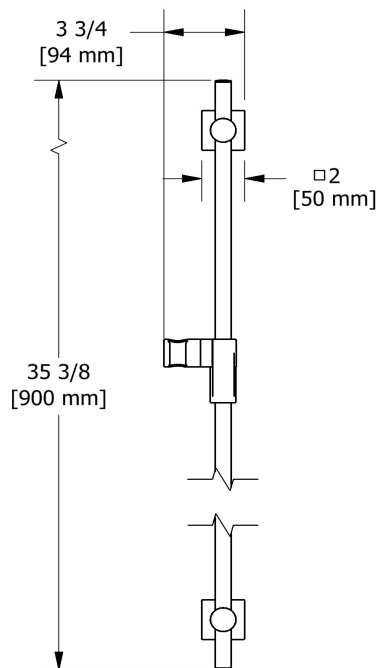

Shower rail without hand shower

4862

Specifications

Descriptions

- Easy-Glide left cursor
- Ø19 mm (¾") slide bar

Available colors

- C : Chrome
- BN : Brushed Nickel (PVD)
- PN : Polished Nickel (PVD)

Sizes, models and finishes may differ from those presented.