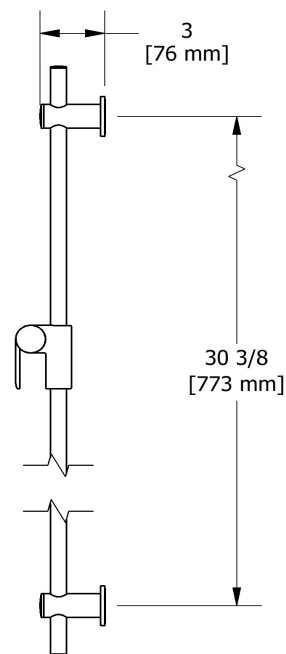

Shower rail without hand shower

4862

Specifications

Descriptions

- Easy-Glide left cursor
- Ø19 mm (¾") slide bar

Available colors

- C : Chrome
- BN : Brushed Nickel (PVD)
- PN : Polished Nickel (PVD)

Sizes, models and finishes may differ from those presented.