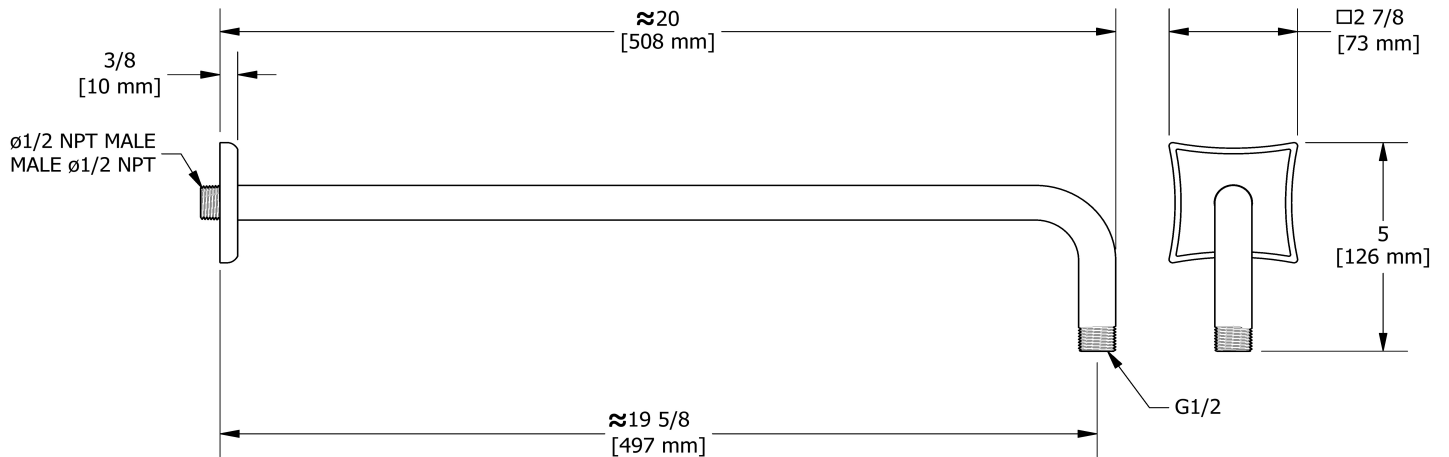

Sizes, models and finishes may differ from those presented.

Warranty

This **Riobel Inc.** product you have purchased carries a Limited Lifetime Warranty on the chrome, PVD finish, blacks and all working parts and is guaranteed from the initial purchase date against all manufacturing defects. All other finishes, including plastic components, are guaranteed for one year. All electric and/or electronic parts are covered by a 5-year limited warranty.

Customer Service

Ontario, West Canada : 888-287-5354 Quebec, Maritimes, United States : 866-473-8442

2020.06.11