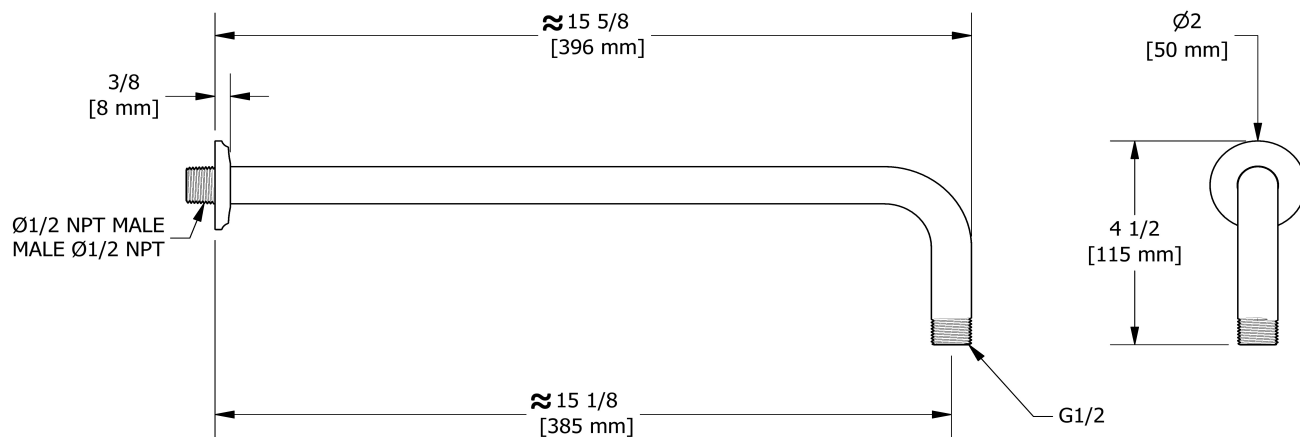

40 cm (16") shower arm

554

Specifications

Descriptions

- 1/2" inlet male NPT
- Shower arm with Momenti flange

Available colors

- C : Chrome
- BN : Brushed Nickel (PVD)
- PN : Polished Nickel (PVD)

Sizes, models and finishes may differ from those presented.