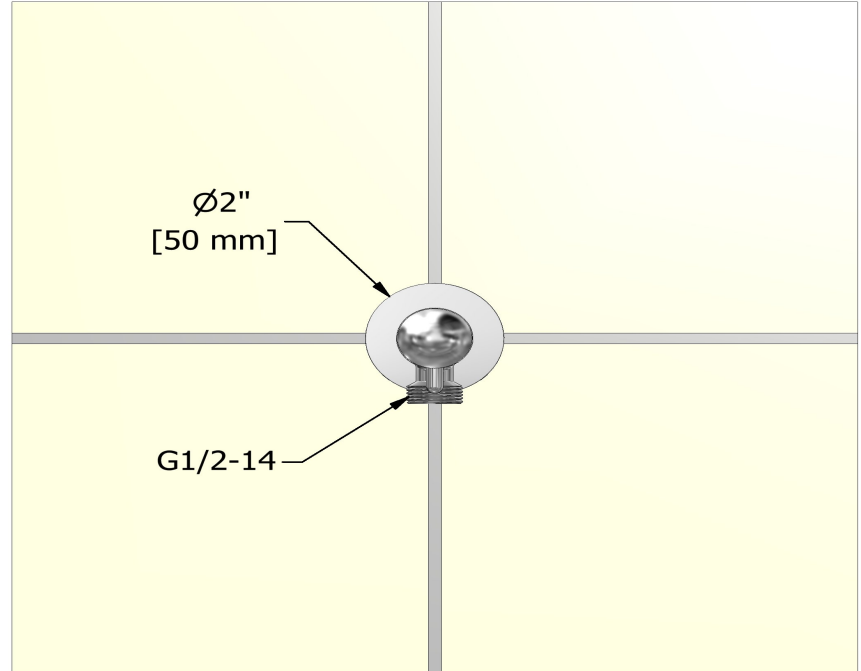

Elbow supply with shut-off valve
780

Specifications

Descriptions

- Ceramic cartridge
- Adjustable depth
- 1/2" outlet male
- 1/2" inlet female NPT

Available colors

- C : Chrome
- BN : Brushed Nickel (PVD)
- PN : Polished Nickel (PVD)

Certifications

- CSA B125.1
- ASME A112.18.1
- CMR248 Approval

cUPC®

Sizes, models and finishes may differ from those presented.

Warranty

This **Riobel Inc.** product you have purchased carries a Limited Lifetime Warranty on the chrome, PVD finish, blacks and all working parts and is guaranteed from the initial purchase date against all manufacturing defects. All other finishes, including plastic components, are guaranteed for one year. All electric and/or electronic parts are covered by a 5-year limited warranty.