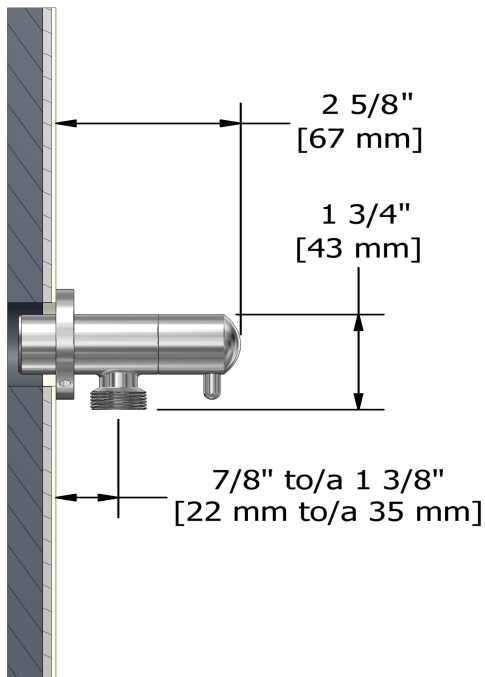

Sizes, models and finishes may differ from those presented.

Warranty

This **Riobel Inc.** product you have purchased carries a Limited Lifetime Warranty on the chrome, PVD finish, blacks and all working parts and is guaranteed from the initial purchase date against all manufacturing defects. All other finishes, including plastic components, are guaranteed for one year. All electric and/or electronic parts are covered by a 5-year limited warranty.

Customer Service

Ontario, West Canada : 888-287-5354 Quebec, Maritimes, United States : 866-473-8442

2020.06.11