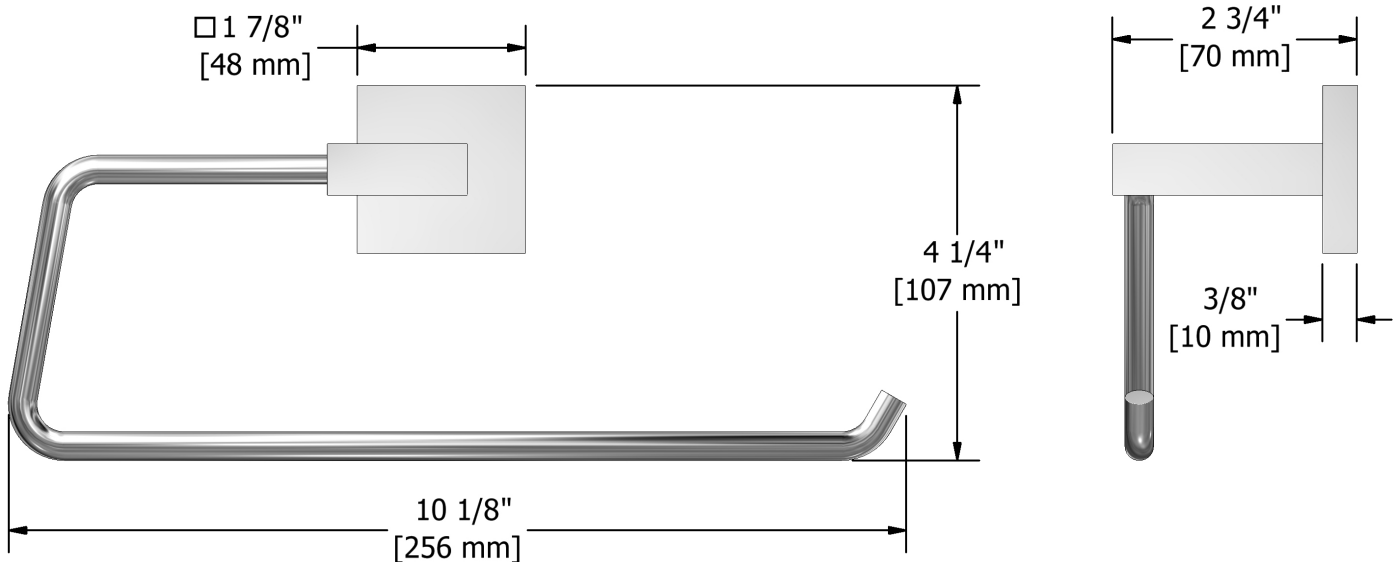

Towel ring
KS7

Specifications

Description

- 4 anchor points

Available colors

- C : Chrome
- BN : Brushed Nickel (PVD)

Sizes, models and finishes may differ from those presented.

Warranty