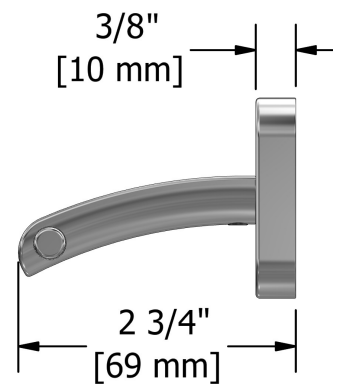

60 cm (24") towel bar
SA5

Specifications

Description

- 4 anchor points

Available colors

- C : Chrome
- PN : Polished Nickel (PVD)

Sizes, models and finishes may differ from those presented.

Warranty