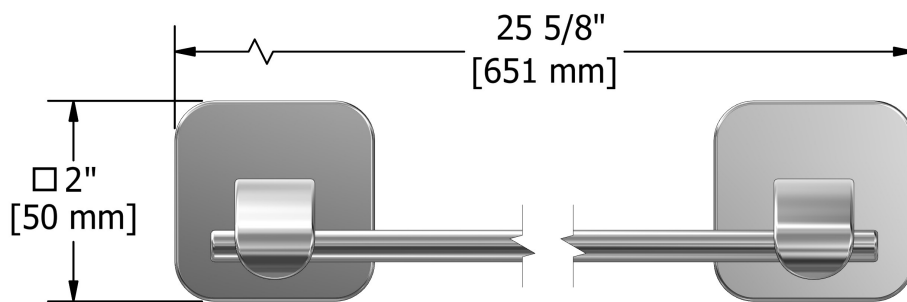

60 cm (24") towel bar
SA5

Specifications

Description

- 4 anchor points

Available colors

- C : Chrome
- PN : Polished Nickel (PVD)

Sizes, models and finishes may differ from those presented.

Warranty