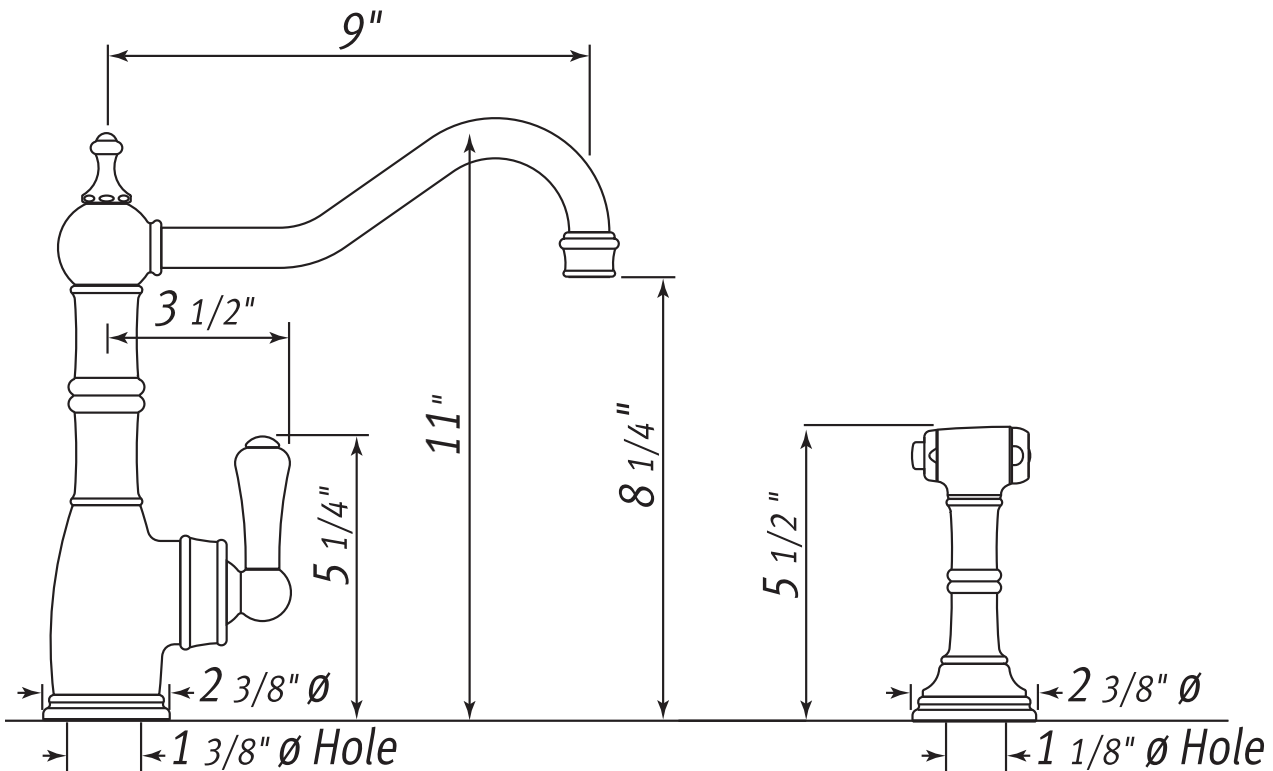

WARRANTY

- Limited Lifetime

* For CA/VT, place a "-2" at end of model number for code compliant product. (Example A3608LMAPC-2)

Consult your local ROHL showroom for additional information and specifications. For complete warranty details and a list of showrooms, go to www.rohlhome.com.