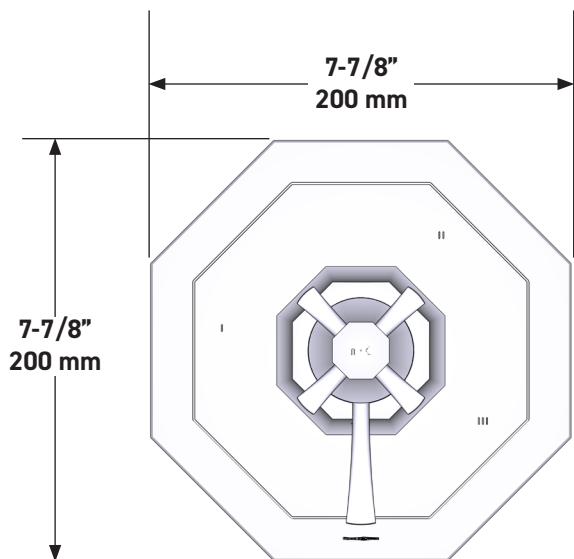

SPÉCIFICATIONS

DESCRIPTION

- Combine à la fois les technologies thermostatique et d'équilibrage de la pression
- Contrôle de la température du type préréglage absolu
- Contrôle de la température et du débit avec inverseur
- 3 fonctions distinctes et 2 fonctions partagées
- Soupape de plomberie brute vendue séparément :
  - Pida la válvula empotrada de equilibrio térmico y de presión R45
  - Kit de extensión R45 de 1-1/4" disponible, pida el kit EXT45KIT114
  - Kit de extensión R45 de 3/4" disponible, pida el kit EXT45KIT34

CARTOUCHE

- 0-955 (Inclus)

CERTIFICATIONS

- ASME A112.18.1

GARANTIE

- La plupart des produits ou pièces comprend des «garanties limitées» contre les défauts de fabrication. Pour les clients des États-Unis : veuillez consulter houseofrohl.com/support; Pour les clients du Canada : veuillez consulter houseofrohl.ca/support pour connaître les conditions complètes de la garantie des produits et finis.

Garniture de soupape thermostatique à équilibrage de pression de ½ po, à 5 fonctions (partagées) Deco^{MC}

MODÈLE DE BASE :U.TDC45W1

UPC®

For warranty or additional information, contact:

US Customers

U.S.A.
houseofrohl.com/support
1-800-777-9762

QUEBEC / MARITIMES / WESTERN CANADA
QUÉBEC / MARITIMES / OUEST CANADIEN
QUEBEC / MARITIMOS / CANADA OCCIDENTAL
houseofrohl.ca/support
1-866-473-8442

Canadian Customers

ONTARIO
houseofrohl.ca/support
1-800-287-5354