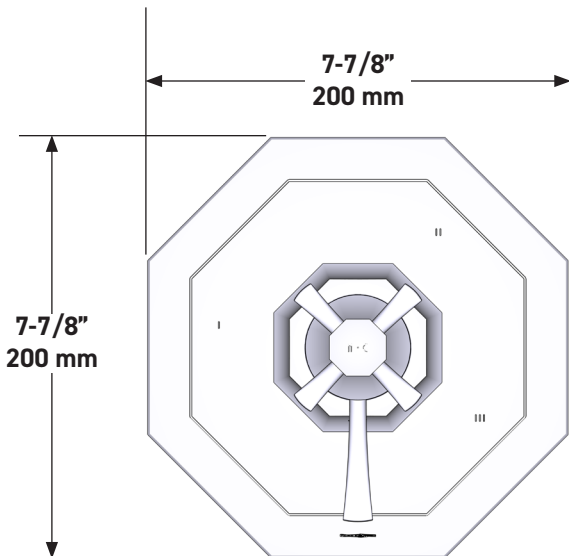

For warranty or additional information, contact:

US Customers

U.S.A.
houseofrohl.com/support
1-800-777-9762

QUEBEC / MARITIMES / WESTERN CANADA
QUÉBEC / MARITIMES / OUEST CANADIEN
QUEBEC / MARITIMOS / CANADA OCCIDENTAL
houseofrohl.ca/support
1-866-473-8442

Canadian Customers

ONTARIO
houseofrohl.ca/support
1-800-287-5354