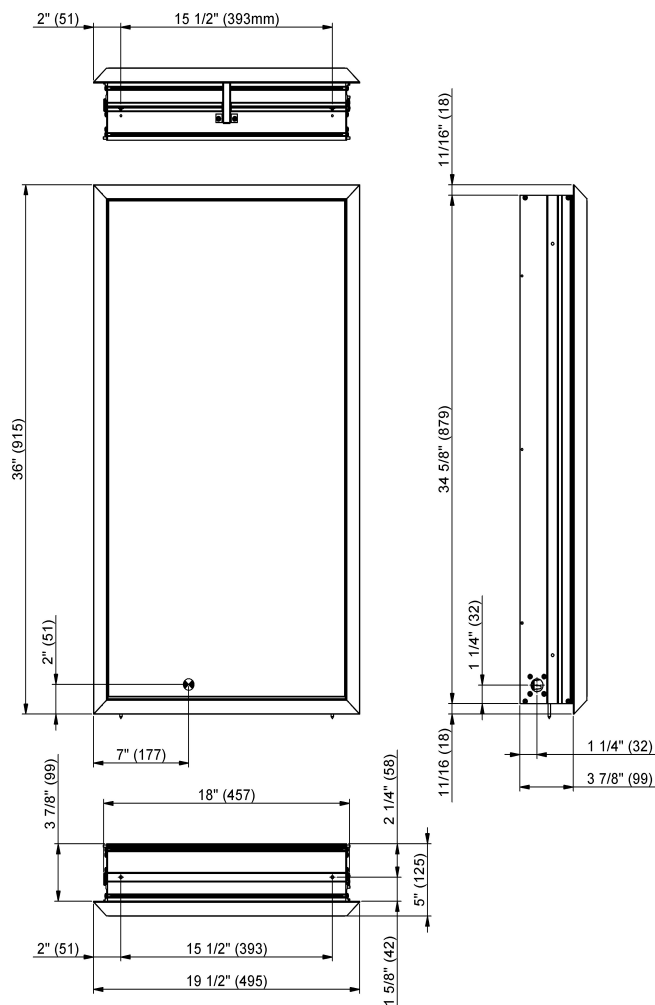

Quadro

1.1005.023 - single door cabinet, **right** hinged
W19-1/2" x H36" x D4" 3000K LED light

1.1005.024 - single door cabinet, **right** hinged
W19-1/2" x H36" x D4" 4000K LED light

Features

- Night light function
- LED perimeter lighting 46W, dimmable with 0-10V low voltage dimmer switch
- 4275 lumens
- Double sided, Silverlasting™ mirror door
- Built in GFCI outlets and USB ports
- Mirrored interior back wall
- 3 adjustable glass shelves
- Patented shelf adjusting system
- Cosmetic box
- Magnifying mirror
- Anodized aluminum
- Blum hinges with integrated soft close
- Chrome handle

Rough opening

W 18" x H 34- 5/8" x D 4"

Option

- 1.1005.999 - Surface mount kit including mirrored side panels and bottom cover bracket

7626 Winston Street
Burnaby, BC V5A 2H4
CANADA

Phone: 604 415 2422
Toll Free: 888 415 2422
Fax: 604 415 2433