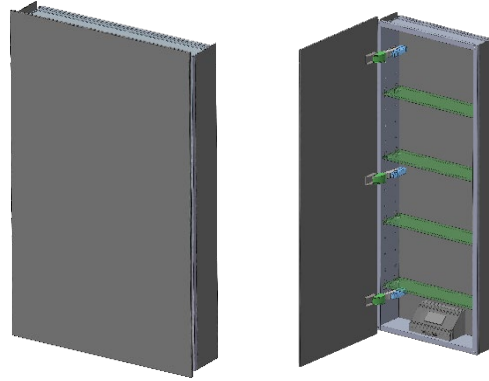

SIDLER®

Model#	10.15404.001
Model	1/15-1/4" x 40"

Including:

- Electrical Outlet
- Silverlasting™ double-sided mirror doors (left and right option)
- 4 Glass shelves
- Blum soft-close hinges
- Mirrored interior
- Anodized aluminum body