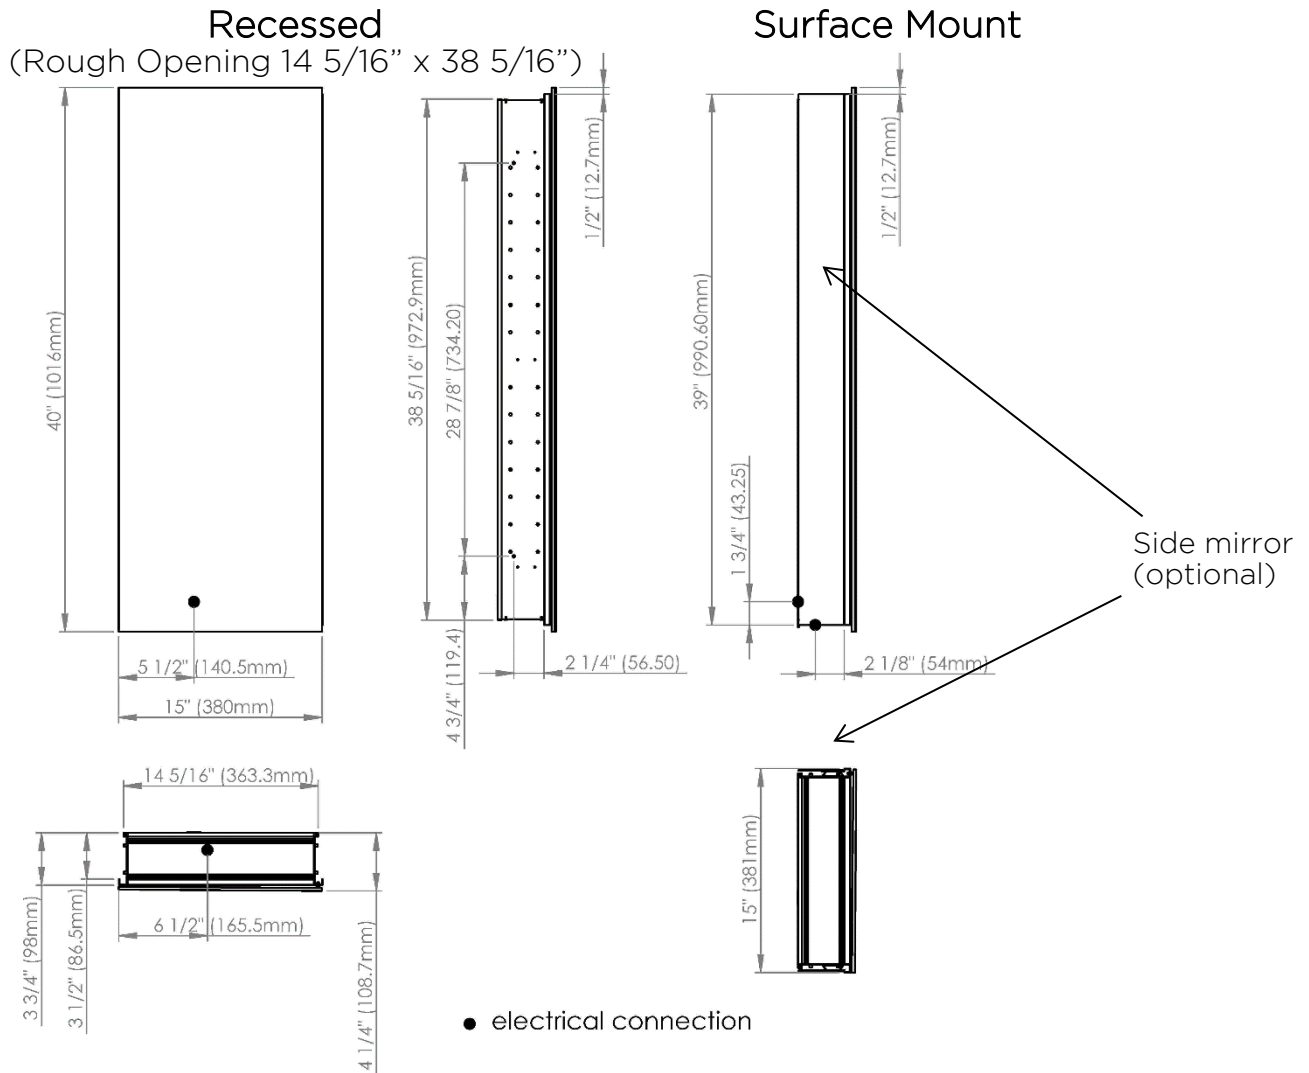

SIDLER®

Model#	10.15404.001
Model	1/15-1/4" x 40"

Including:

- Electrical Outlet
- Silverlasting™ double-sided mirror doors (left and right option)
- 4 Glass shelves
- Blum soft-close hinges
- Mirrored interior
- Anodized aluminum body