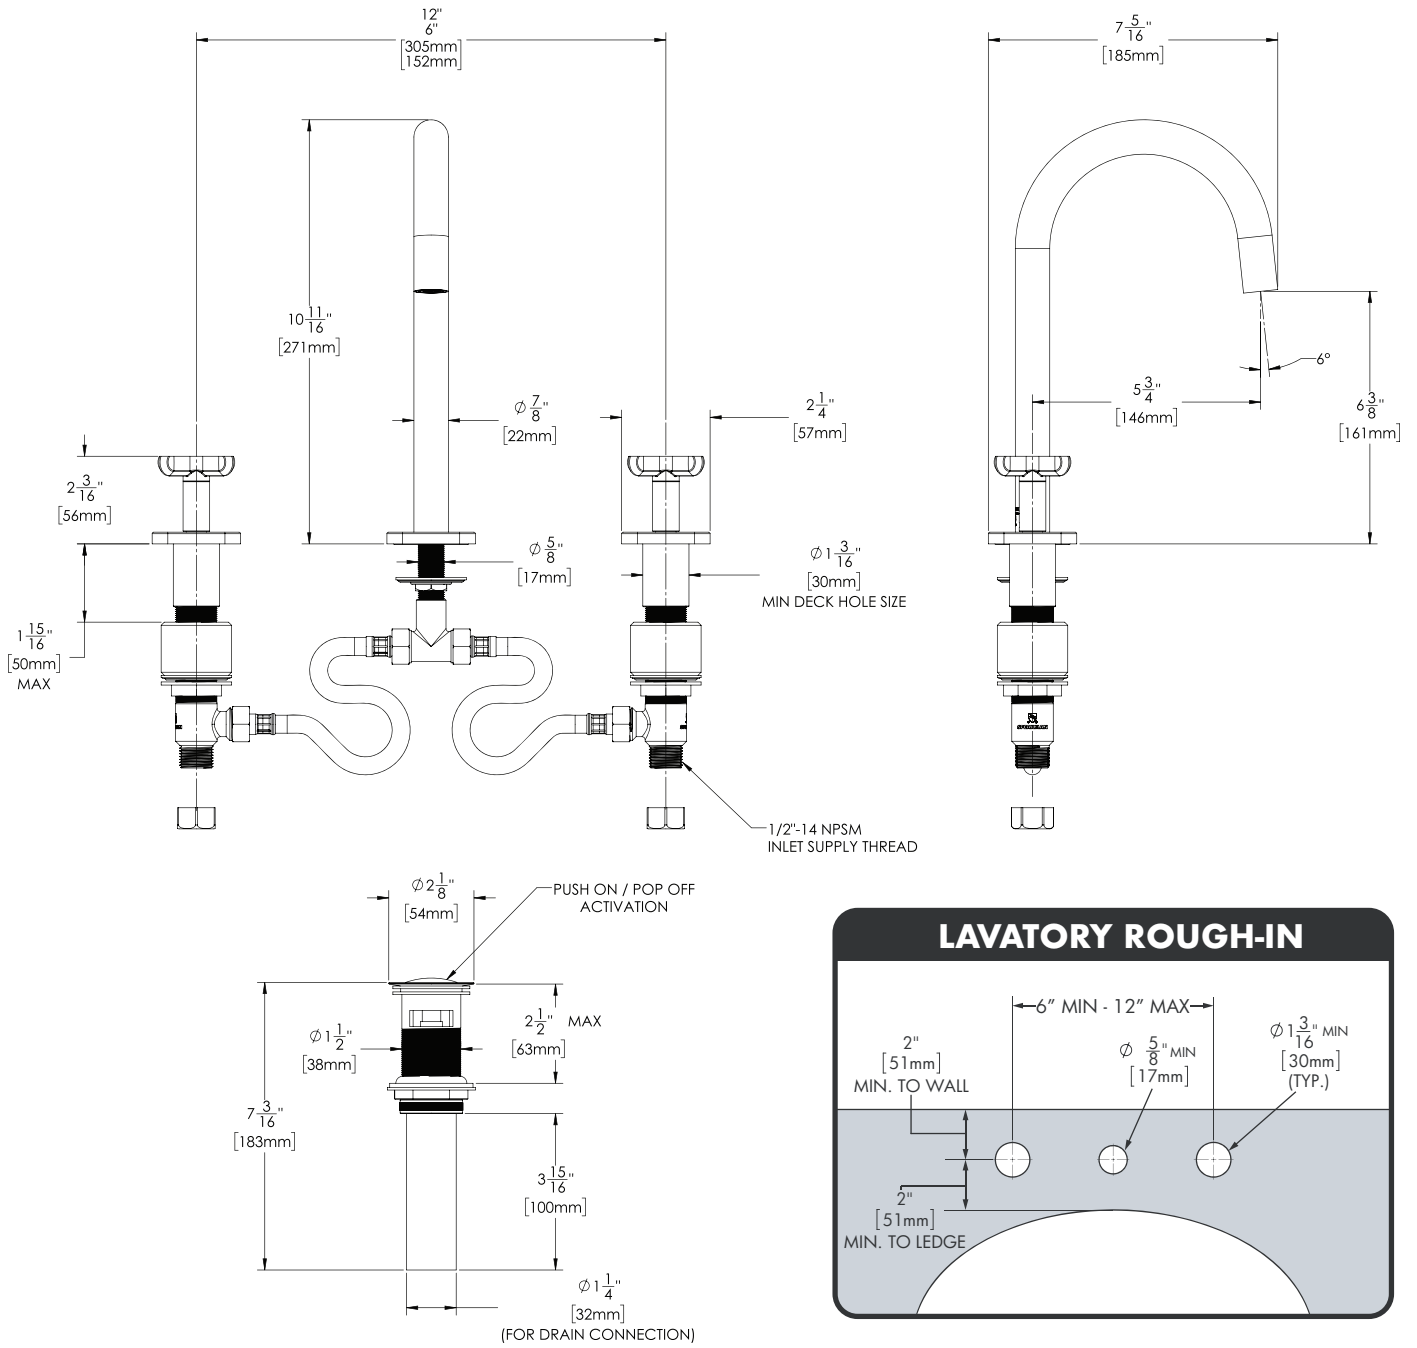

### FEATURES:

---

- 1.2 GPM (4.5 L/min) flow rate
- Lead-free brass construction
- Cross handles
- ¼ turn ceramic cartridges
- ½"-14 NPSM inlet connection
- Includes push-pop drain assembly
- Corrosion resistant finishes
- Coordinates with Lucid Collection

1. All dimensions are in inches (millimeters) unless otherwise specified and are subject to change without notice. 2. Contractor to supply necessary inlet connections.

Architect/Engineer Approval Space:

## Lucid Widespread Faucet

1. All dimensions are in inches (millimeters) unless otherwise specified and are subject to change without notice. 2. Contractor to supply necessary inlet connections.

Architect/Engineer Approval Space: