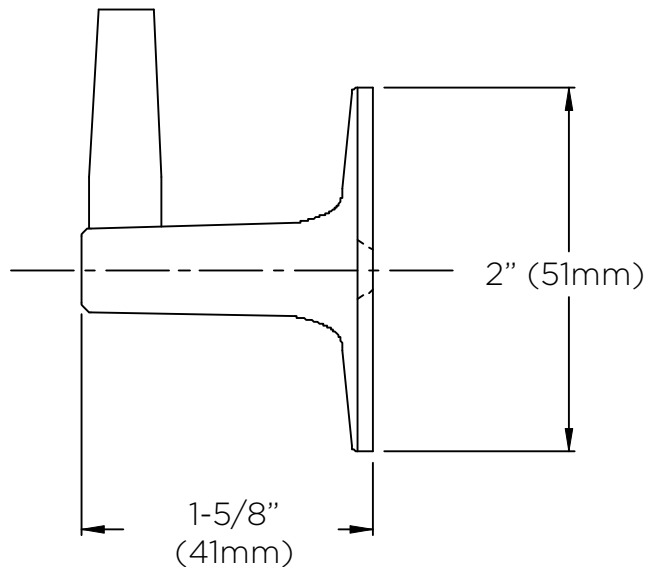

## FEATURES:

- Chrome plated brass wall mounted post for swivel connector and hand held shower.

## DIMENSIONS:

NOTE: 1. All dimensions are in inches (millimeters) unless otherwise specified and are subject to change without notice.

Architect/Engineer Approval Space:

SPEAKMAN  
400 ANCHOR MILL ROAD  
NEW CASTLE, DE 19720