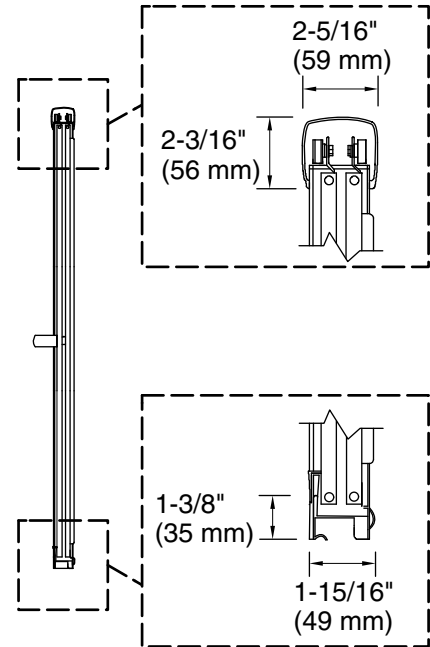

### Installation

- Fits opening widths 54-3/8" - 59-3/8" (1381 - 1508 mm)
- 56-1/4" (1429 mm) high, with 54-1/16" (1373 mm) minimum head clearance
- 3/8" (10-mm) out-of-plumb adjustability on each side simplifies installation
- Door can be installed to open to the left or right to suit your bathroom layout
- For residential use only
- Not for use in hospitality

### Available Glass Options

Code	Description
------	-------------

G06	Rain
-----	------

**\*Walk-through**

**Technical Information**

All product dimensions are nominal.

- Base-To-Wall 1/2" (13 mm)
- Radius – Max:
- Shower Ledge Min 1-7/8" (48 mm)
- Flat:
- Shower Wall Min 2-5/16" (59 mm)
- Flat:

**Notes**

The vertical opening should be a minimum of 57-3/4" (1467 mm) to allow for installation clearance.