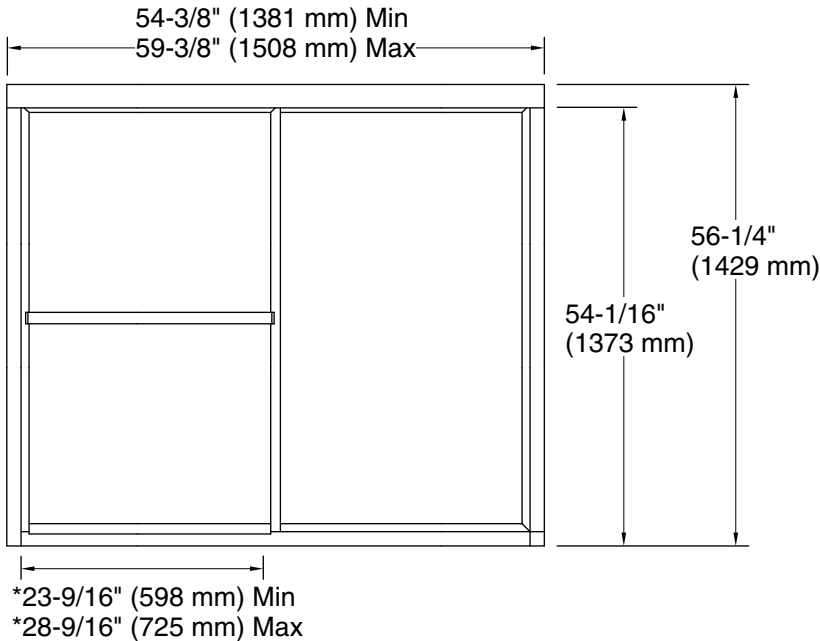

### Installation

- Fits opening widths 54-3/8" - 59-3/8" (1381 - 1508 mm)
- 56-1/4" (1429 mm) high, with 54-1/16" (1373 mm) minimum head clearance
- 3/8" (10-mm) out-of-plumb adjustability on each side simplifies installation
- Door can be installed to open to the left or right to suit your bathroom layout
- For residential use only
- Not for use in hospitality

### Available Glass Options

Code	Description
------	-------------

G06	Rain
-----	------

**\*Walk-through**

**Technical Information**

All product dimensions are nominal.

- Base-To-Wall 1/2" (13 mm)
- Radius – Max:
- Shower Ledge Min 1-7/8" (48 mm)
- Flat:
- Shower Wall Min 2-5/16" (59 mm)
- Flat:

**Notes**

The vertical opening should be a minimum of 57-3/4" (1467 mm) to allow for installation clearance.