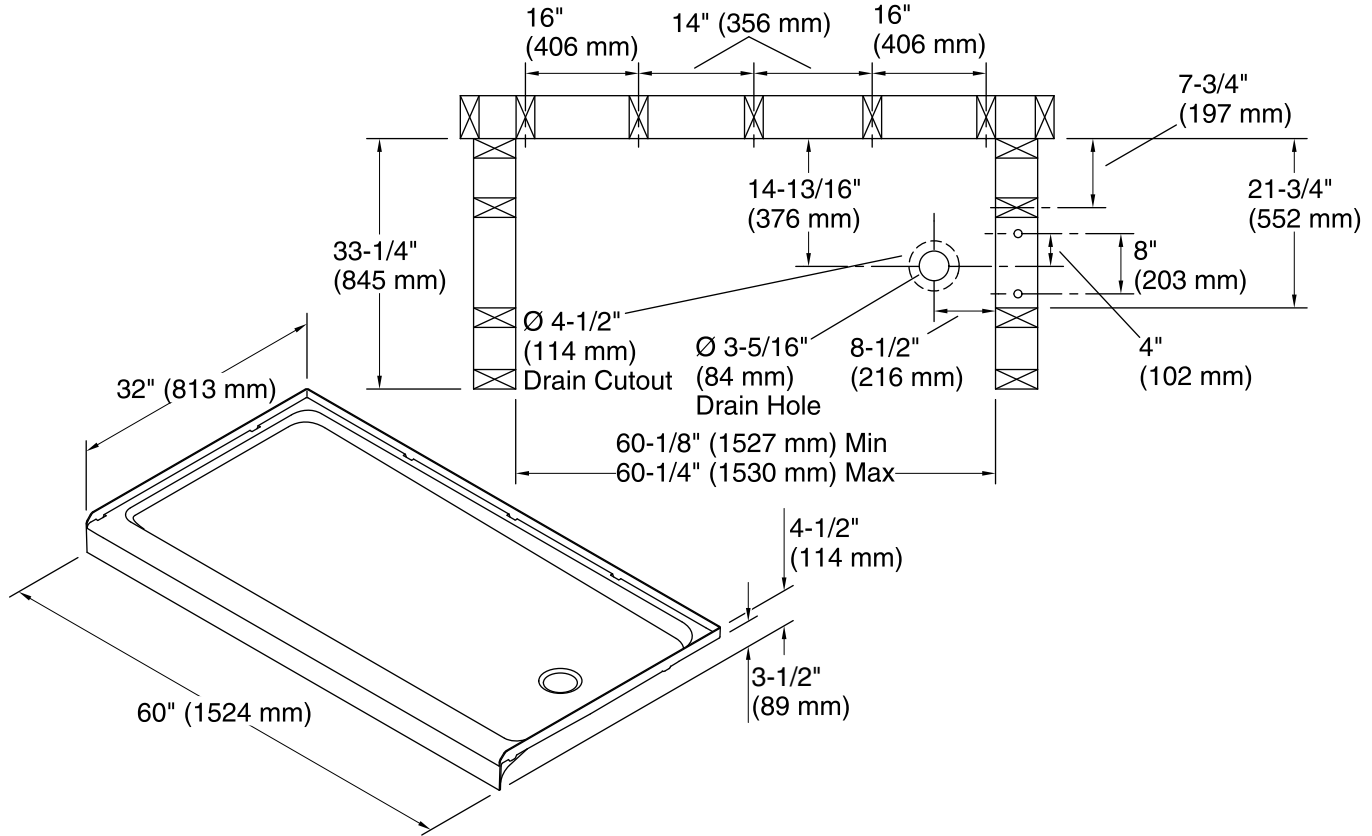

Technical Information

All product dimensions are nominal.

Installation: Three-wall alcove

Weight: 35.6 lbs (16.1 kg)

Notes

Install this product according to the installation instructions.

Studs should be positioned roughly as shown.

Double studding is recommended for pivot shower door installations.