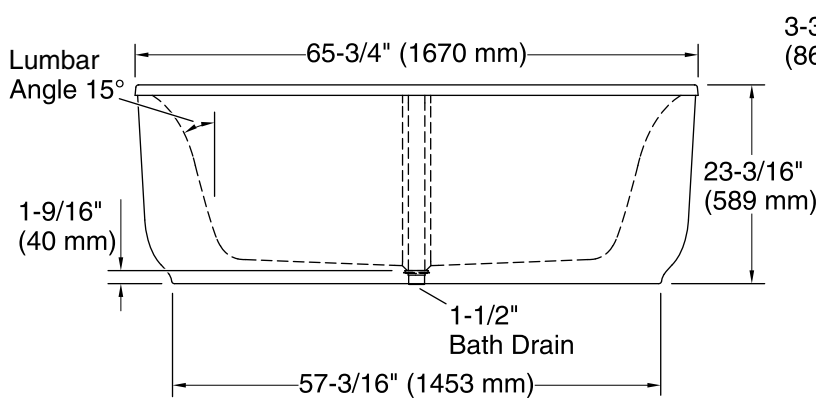

Technical Information

All product dimensions are nominal.

- Installation: Freestanding
- Drain location: Center
- Basin area, bottom: 57-3/16" x 25-1/2" (1453 mm x 648 mm)
- Weight: 115 lbs (52.2 kg)
- Water depth: 17-1/4" (438 mm)
- Water capacity: 79 gal (299 L)

Notes

- Install this product according to the installation instructions.
- Measure your actual product for rough-in details. The hot water supply should be 70% of the capacity of the bath or greater. Installations will vary.
- This bath is designed for freestanding installation only.
- If installing a rim-mount faucet, make sure there is no interference above or below the deck before drilling any holes.