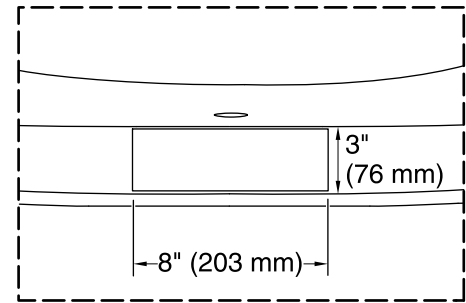

Recommended Faucet Area Location