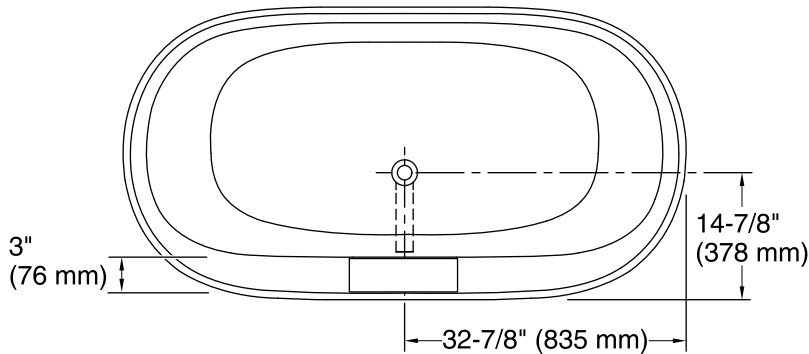

Recommended Faucet Area Location