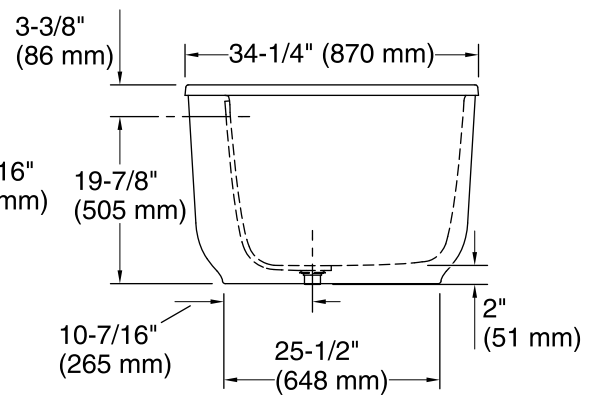

Technical Information

All product dimensions are nominal.

- Installation: Freestanding
- Drain location: Center
- Basin area, bottom: 57-3/16" x 25-1/2" (1453 mm x 648 mm)
- Weight: 115 lbs (52.2 kg)
- Water depth: 17-1/4" (438 mm)
- Water capacity: 79 gal (299 L)

Notes

- Install this product according to the installation instructions.
- Measure your actual product for rough-in details. The hot water supply should be 70% of the capacity of the bath or greater. Installations will vary.
- This bath is designed for freestanding installation only.
- If installing a rim-mount faucet, make sure there is no interference above or below the deck before drilling any holes.