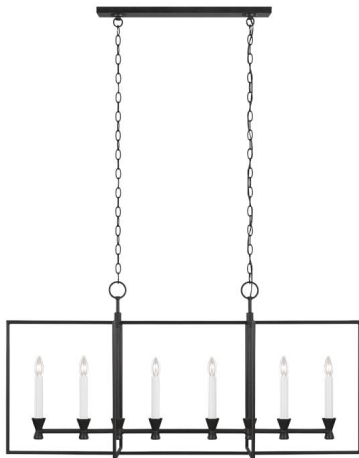

GENERATION LIGHTING

CC1406AI: Linear Chandelier

Dimensions:

Length: 48 1/4"
Width: 16"
Height: 18 1/4"
Weight: 16 lbs.

Overall Height: 90 1/8"

Wire: 180" (color/Black)

Chain: 60"

Mounting Proc.: Screw Collar - Chain

Connection: Mounted To Box

Bulbs:

6 - Candelabra Torpedo 60w Max. 120v - Not included

Material List:

1 Body - Steel - Aged Iron
 2 Chain - Steel - Aged Iron

Safety Listing:

Safety Listed for Damp Locations
 Safety Listed for Damp Locations

Instruction Sheets:

Trilingual (English, Spanish, and French) (CC1406)

Collection: Keystone

The candle cups are based on a totem shape candle created by Alberto Giacometti

The frame is a re-interpretation of a one of Diego Giacometti's hanging sculptures

Available in one finish option: Aged Iron

Assortment includes an eighteen-light chandelier, nine-light chandelier, six-light linear lantern, four-light lantern, small and large one-light pendants and a one-light wall sconce.