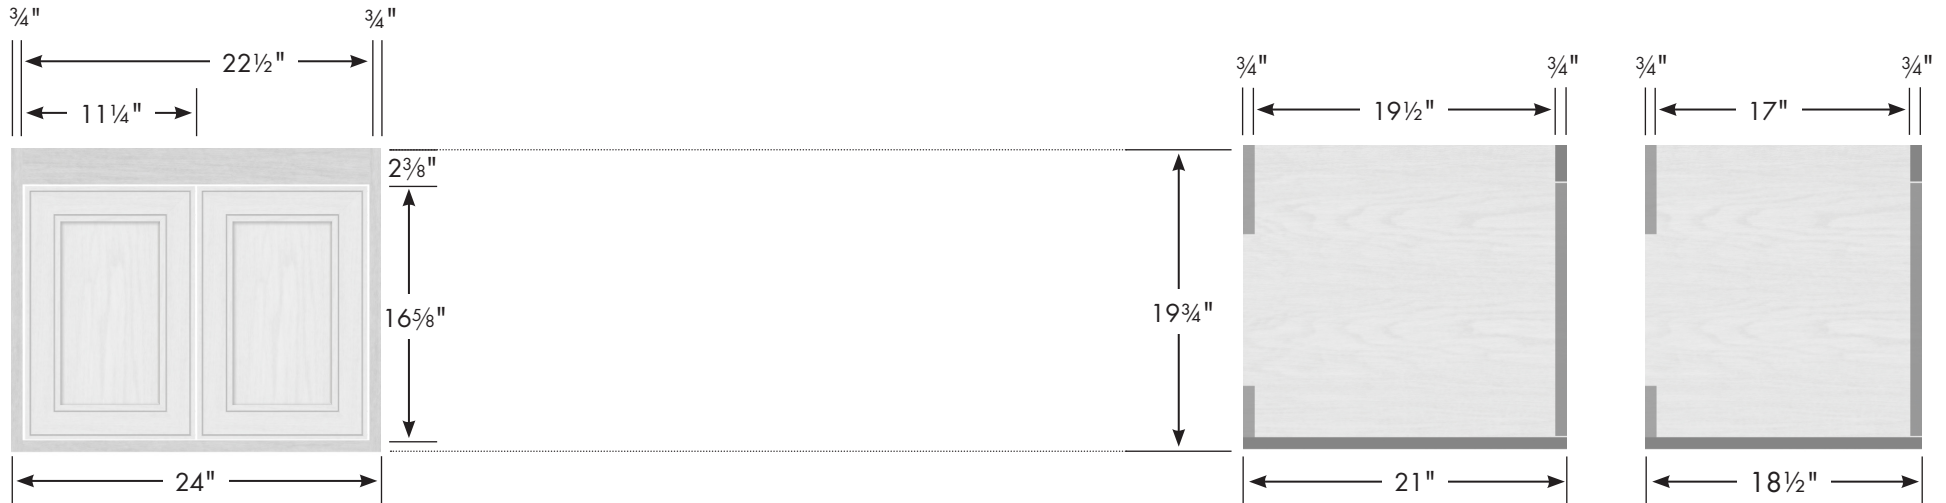

STRASSER

Specifications:

SoDo Vanity
24"w, 19³/₄"h

24" SoDo Vanity

24" wide
19³/₄" tall
21" or 18¹/₂" front-to-back

Vanity back clear openings for plumbing