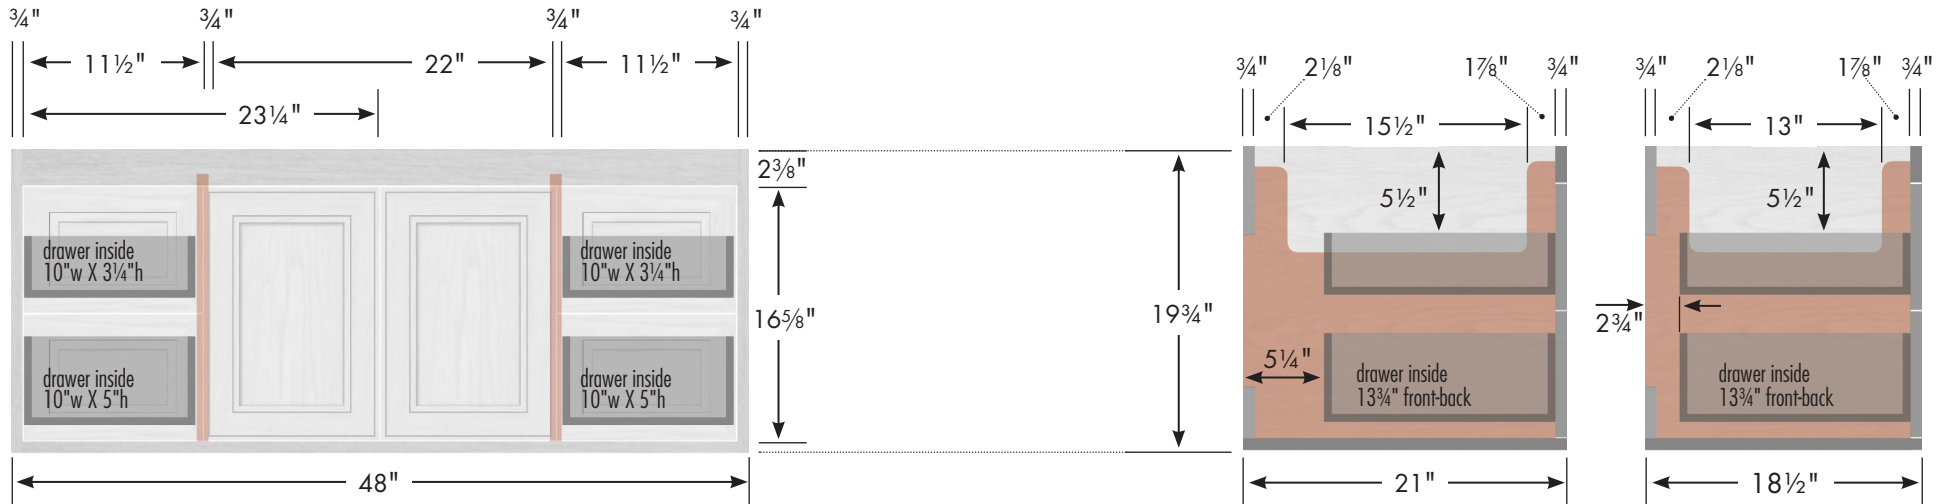

# STRASSER

Specifications:  
SoDo Vanity  
48" w, 19<sup>3</sup>/<sub>4</sub>" h

internal dividers

## 48" SoDo Vanity

48" wide  
19<sup>3</sup>/<sub>4</sub>" tall  
21" or 18<sup>1</sup>/<sub>2</sub>" front-to-back

Vanity back clear openings for plumbing