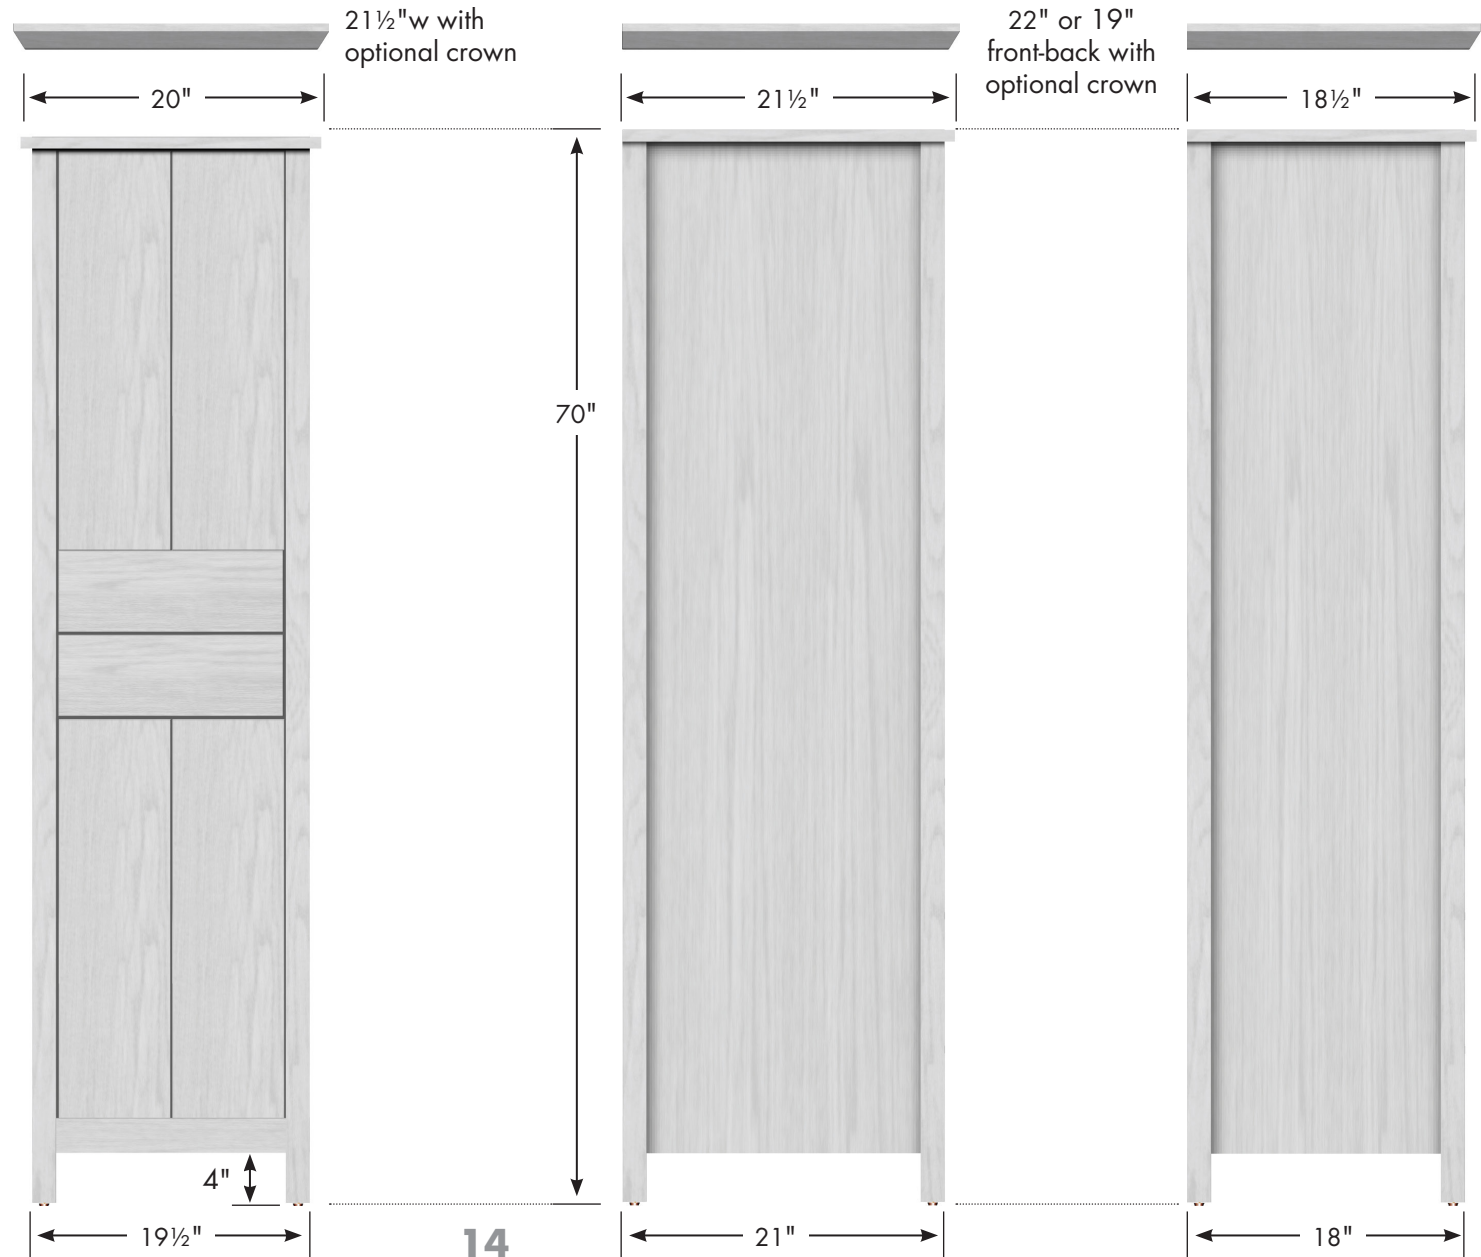

SPECIAL NOTE

Serious or fatal crushing injuries can occur from a linen cabinet tipping over.

To help prevent tipover:

- Install provided tipover restraint
- Place heaviest items in the lower drawers
- Do not place heavy objects on top of this product
- Never allow children to climb or hang on drawers, doors or shelves
- Do not open more than one drawer at a time.

19½" Alki Linen

19½" wide
 70" tall

21" or 18" front-to-back
 optional crown adds 1" to height