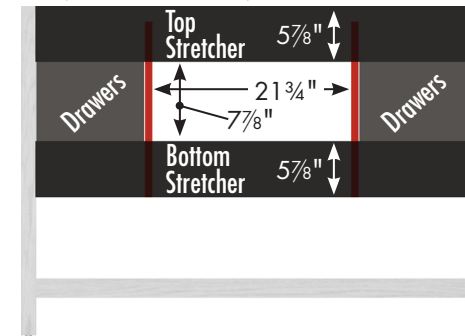

internal dividers

Vanity back clear openings for plumbing  
(may need to cut adjustable shelf)

### 48" Alki Spa Vanity

48" wide  
34½" tall  
21" or 18" front-to-back