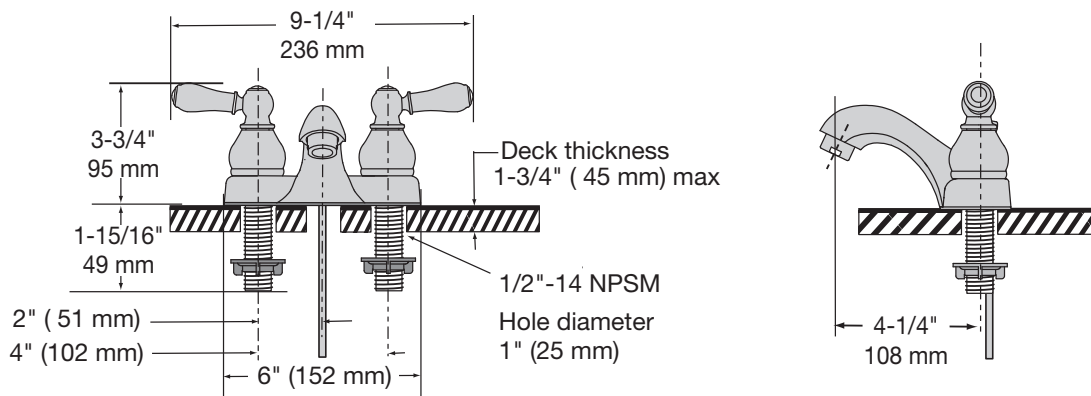

Dimensions Allura Lavatory Faucet, SLC-4712-1.5

Part No. LN-01302

Symmons Industries, Inc. ■ 31 Brooks Drive ■ Braintree, MA 02184
Phone: (800) 796-6667 ■ Fax (800) 961-9621
Website: symmons.com ■ Email: gethelp@symmons.com
Copyright © 2019 Symmons Industries, Inc. ■ ZV-1921 REV A ■ 012919