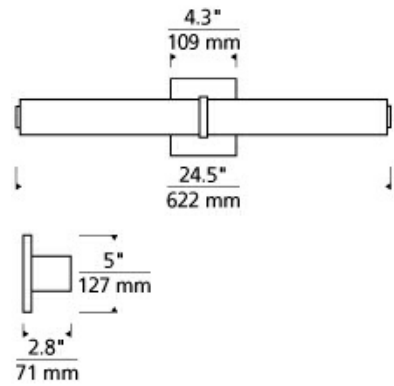

ORDERING INFORMATION

700BCMLN	LENGTH (A)	COLOR	FINISH	LAMP
	24 24"	W WHITE GLASS	C CHROME NB NATURAL BRASS B NIGHTSHADE BLACK S SATIN NICKEL	-LED930 LED 90 CRI 3000K 120V -LED930-277 LED 90 CRI 3000K 277V

700BCMLN _____

JOB NAME _____

NOTES _____

MILAN 24 BATH

SPECIFICATIONS

HARDWARE MATERIAL	Metal
SHADE MATERIAL	Glass
NET WEIGHT	4 lbs
HEIGHT	5in
WIDTH	2.8in
LENGTH	24.5in
WET LISTED	
DAMP LISTED	Yes
DRY LISTED	
GENERAL LISTING	ETL Listed
INCLUDES	

LAMPING SPECIFICATIONS

	LED LAMP	INTEGRATED LED	NON LED	NO LAMP
DELIVERED LUMENS		1629		
WATTS		20		
MAX WATTAGE PER BULB		20W		
INPUT VOLTAGE		120V 277V		
DIMMING TYPE*		White Glass : ELV, TRIAC White Glass : 0-10V		
CCT		3000K		
CRI		90 CRI		
LED LIFETIME				
L70		>50000		
AVERAGE BULB HOURS				
FIELD SERVICEABLE LED				
LAMP BASE		Integrated LED		
LAMP SHAPE		Integrated LED		
LAMP INCLUDED?		Y		
WARRANTY**		5 Years		