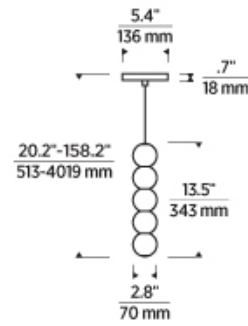

## SPECIFICATIONS

HARDWARE MATERIAL	Metal
SHADE MATERIAL	Glass
NET WEIGHT	
HEIGHT	13.5in
WIDTH	2.8in
LENGTH	2.8in
UP LIGHT / DOWN LIGHT / BOTH?	
WET LISTED	
DAMP LISTED	Yes
DRY LISTED	
MIN. HANGING HEIGHT	20.2in
MAX HANGING HEIGHT	158.2in
TOTAL CORD LENGTH	144in
TOTAL STEM LENGTH	
STEM QTY	
SLOPED CEILING ADAPTABLE?	Yes 45° Max
GENERAL LISTING	ETL Listed
INCLUDES	