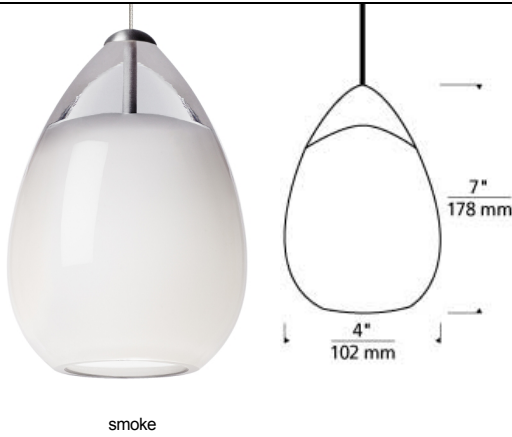

LOW - VOLTAGE PENDANTS

Alina Pendant LED T20

DESCRIPTION

The clean tear dropped shape of the Alina Pendant from Tech Lighting is masterfully hand-blown in Poland to feature a beautiful draw at its crown. Skilled Polish artisans labor to mold the Alina into its signature smooth teardrop silhouette. An LED or halogen light is artfully diffused inside of the warm colored glass. At 7" in height, this modestly scaled pendant is the ideal size for kitchen island lighting, bath lighting flanking a vanity or installed as a modern interpretation of a chandelier in a foyer or dining room. Three contemporary glass colors include smoke, steel blue and white. The Alina pendant may be used in conjunction with the Monorail system to add a larger range of design concepts customizations. Includes low-voltage, 50 watt halogen bi-pin lamp or 6 watt, 362.6 delivered lumen, 3000K, replaceable LED module. Ships with six feet of field-cutttable cable. Dimmable with low-voltage electronic or magnetic dimmer (based on transformer). Works with SORAA.

WEIGHT

3.08-3.08lb / 1.4-1.4kg ±

ORDERING INFORMATION

700	SYSTEM	ALI	COLOR	FINISH	LAMP
FJ	FREEJACK		K SMOKE	Z ANTIQUE BRONZE	12 VOLT HALOGEN (T20)
MP	MONOPOINT		U STEEL BLUE	C CHROME	-LEDS930 12 VOLT LED 90 CRI 3000K (T20/T24)
MO	MONORAIL		W WHITE	S SATIN NICKEL	-24 24 VOLT HALOGEN
MO2	TWO-CIRCUIT MONORAIL				

Note: MP includes 4 Round Flush Canopy.

Chrome not offered on Monorail & Two~Circuit Monorail.

700 ____ ALI ____

FIXTURE TYPE: _____

JOB NAME: _____

NOTES: _____

©2019 Tech Lighting, L.L.C. All Rights Reserved. The "Tech Lighting" graphic is a registered trademark of Tech Lighting, L.L.C. Tech Lighting reserves the right to change specifications for product improvements without notification.