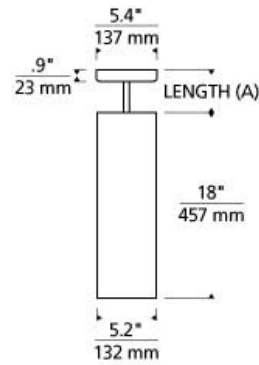

## DESCRIPTION

With optional sizes ranging from a simple cube to exaggerated rectangular shades, the Exo LED pendant light from Tech Lighting yields the ultimate in minimalist form while secretly concealing a specification-grade, multifunction performance downlight within. Its high-performance output is harnessed by your choice of four field changeable optics ranging from a precise 20° beam perfect for task-oriented applications such as kitchen island lighting, to a wide 60° beam ideal for general illumination-minded applications such as hallway lighting, entry lighting or dining room lighting where it can be used in lieu of recessed downlights. Additional precision control is offered by way of integrated 0°-30° tool-free beam aiming. Finally, a truly customized look can be achieved with the Exo pendant light by selecting from its white, black or gold haze recessed trim color options. Includes 120-277 universal voltage 14 watt, 1119.8 delivered lumens, 2700K, 3000K or 3500K LED modules. Dimmable with most LED compatible ELV, TRIAC and 0-10V dimmers. Choice of 20°, 30°, 40° or 60° field changeable optics.

## WEIGHT

2-2lb / 0.91-0.91kg ±

matte black / black 18"  
 matte white / black 18"  
 matte black / gold haze 18"  
 matte white / gold haze 18"  
 matte black / white 18"  
 matte white / white 18"

## ORDERING INFORMATION

700	SYSTEM	EXOP	SHAPE OR SIZE	BEAM SPREAD	LENGTH (A)	COLOR	FINISH	LAMP
TD	LINE-VOLTAGE PENDANTS/SUSPENSION	18	18"	20 20° 30 30° 40 40° 60 60°	12 12" 24 24" 36 36" 48 48"	B MATTE BLACK W MATTE WHITE	B BLACK G GOLD HAZE W WHITE	-LED927 LED 90 CRI 2700K 120V 277V UNV -LED930 LED 90 CRI 3000K 120V 277V UNV -LED935 LED 90 CRI 3500K 120V 277V UNV