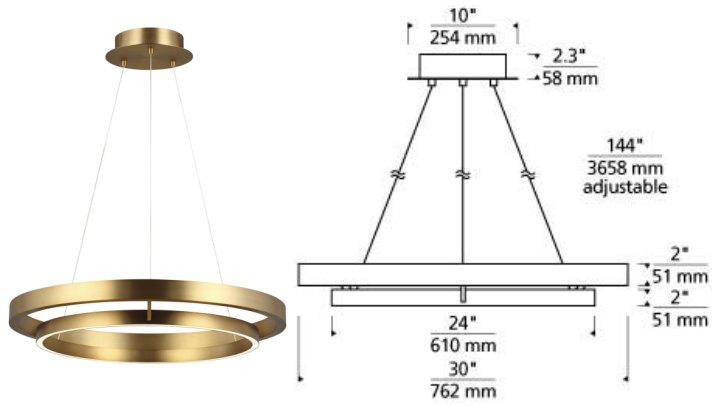

# Grace 30 Chandelier LED

## DESCRIPTION

Grace by Tech Lighting is designed with two rings that illuminate this contemporary chandelier. A large weathered oak outer ring has organic texture complemented by a decorative black inner ring housing gently diffused upward and downward LEDs. Featuring integrated LED technology on the inner ring, the Grace chandelier provides a graceful halo of light. All aged brass finish also available. Offered in two large diameters, 30" and 36", to highlight your space. Lamping options are compatible with most dimmers. Refer to the Dimming Chart for more information. Includes 120 volt, 48 watt, 3392 total delivered lumens, 3000K LED module. Dimmable with most LED compatible ELV and TRIAC dimmers. Ships with 12 feet of field-cuttable cable.

## WEIGHT

17-17lb / 7.71-7.71kg ±

aged brass

matte black/weathered oak wood

## ORDERING INFORMATION

700GRC	SHAPE OR SIZE	FINISH	LAMP
30	30" DIAMETER	<b>R</b> AGED BRASS <b>BW</b> MATTE BLACK/WEATHERED OAK WOOD	<b>-LED930</b> INTEGRATED LED 90CRI 3000K 120V (T24)

700 GRC \_\_\_\_\_