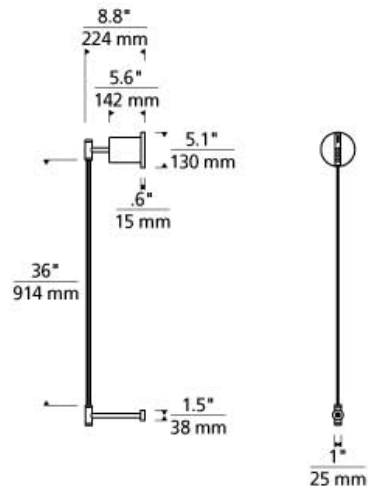

ModernRail Wall LED

DESCRIPTION

The Aged Brass ModernRail Wall light by Tech Lighting showcases the sophistication of ModernRail but with all of the simplicity of an elegant wall sconce. This Aged Brass ModernRail Wall features optional frosted opal glass globes or cylinders that gracefully wrap around the center rail allowing light to illuminate generously into surrounding spaces. Scaling at 3" in length and 12" in diameter this gorgeous pendant is ideal for hallways, foyers and bedrooms. The integrated LED globes or cylinders are fully dimmable to create the desired ambiance in your unique space. With its classic Aged Brass finish and uniquely crafted design the ModernRail Wall light is sure to add a touch of sophistication to any space. Ships with (8) 24 volt, 3 watt, 1404.5 total delivered lumens, 3000K, integrated LED modules. Dimmable with most LED compatible ELV and TRIAC dimmers. Remote Power Supply version T24.

WEIGHT

6.5-6.5lb / 2.95-2.95kg ±

glass orbs

glass cylinders

ORDERING INFORMATION

700MDWS3 COLOR

- C GLASS CYLINDERS
- G GLASS ORBS

FINISH