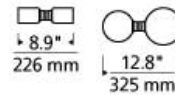

ModernRail Wall LED

DESCRIPTION

The Aged Brass ModernRail Wall light by Tech Lighting showcases the sophistication of ModernRail but with all of the simplicity of an elegant wall sconce. This Aged Brass ModernRail Wall features optional frosted opal glass globes or cylinders that gracefully wrap around the center rail allowing light to illuminate generously into surrounding spaces. Scaling at 3" in length and 12" in diameter this gorgeous pendant is ideal for hallways, foyers and bedrooms. The integrated LED globes or cylinders are fully dimmable to create the desired ambiance in your unique space. With its classic Aged Brass finish and uniquely crafted design the ModernRail Wall light is sure to add a touch of sophistication to any space. Ships with (8) 24 volt, 3 watt, 1404.5 total delivered lumens, 3000K, integrated LED modules. Dimmable with most LED compatible ELV and TRIAC dimmers. Remote Power Supply version T24.

WEIGHT

6.5-6.5lb / 2.95-2.95kg ±

glass orbs

glass cylinders

ORDERING INFORMATION

700MDWS3 COLOR

- C GLASS CYLINDERS
- G GLASS ORBS

FINISH