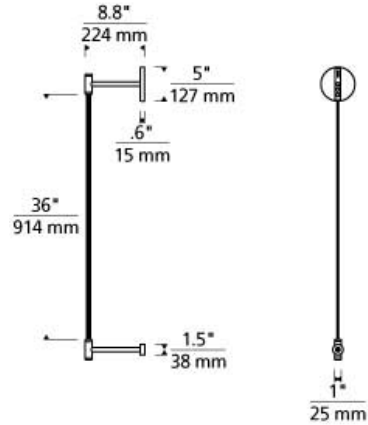

ModernRail Wall LED

DESCRIPTION

The Aged Brass ModernRail Wall light by Tech Lighting showcases the sophistication of ModernRail but with all of the simplicity of an elegant wall sconce. This Aged Brass ModernRail Wall features optional frosted opal glass globes or cylinders that gracefully wrap around the center rail allowing light to illuminate generously into surrounding spaces. Scaling at 3" in length and 12" in diameter this gorgeous pendant is ideal for hallways, foyers and bedrooms. The integrated LED globes or cylinders are fully dimmable to create the desired ambiance in your unique space. With its classic Aged Brass finish and uniquely crafted design the ModernRail Wall light is sure to add a touch of sophistication to any space. Ships with (8) 24 volt, 3 watt, 1404.5 total delivered lumens, 3000K, integrated LED modules. Dimmable with most LED compatible ELV and TRIAC dimmers. Remote Power Supply version T24.

WEIGHT

6.5-6.5lb / 2.95-2.95kg ±

glass orbs

glass cylinders

ORDERING INFORMATION

700MDWS3 COLOR

- C GLASS CYLINDERS
- G GLASS ORBS

FINISH