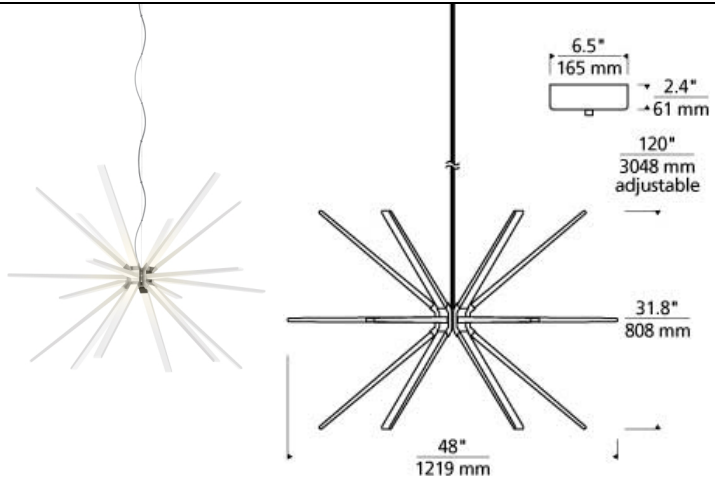

## DESCRIPTION

This quintessential starburst silhouette of the Photon suspension fixture by Tech Lighting is fun and playful while still being tailored and elegant. It can sparkle as the crowning jewel of an ultra-modern décor. Or just as successfully, it can be a dramatic statement piece in contrast to a more classic or eclectic setting. Perfect for living room lighting, dining room lighting or as an entryway light, the solid acrylic arms are squarely faceted to ensure they glow from the integrated LED light source shining from the core. Available in two sizes (34" wide or 48" wide), this modern interpretation of a chandelier is offered in two finish options. Aged Brass finish with a Bronze cord or Satin Nickel finish with a Clear cord. Damp-rated and dimmable. Includes 10' of field-cuttable cable. LED includes (18) 2 watt 2709 total delivered lumens 90 CRI 3000K LED modules. Dimmable with most LED compatible ELV and TRIAC dimmers. 277V compatible with 0-10V dimmers.

## WEIGHT

18.5-19lb / 8.39-8.62kg ±

satin nickel

aged brass