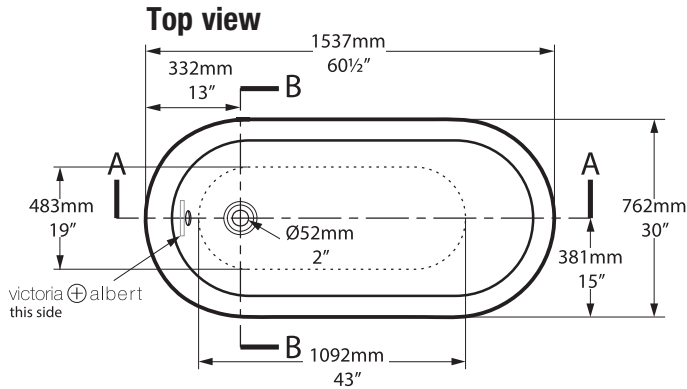

Shropshire SHR-N-SW

Faucet can be drilled by installer
Les trous de robinetterie peuvent être percés par l'installateur
Pueden ser perforados por el instalador

*All measurements subject to +/-5% tolerance