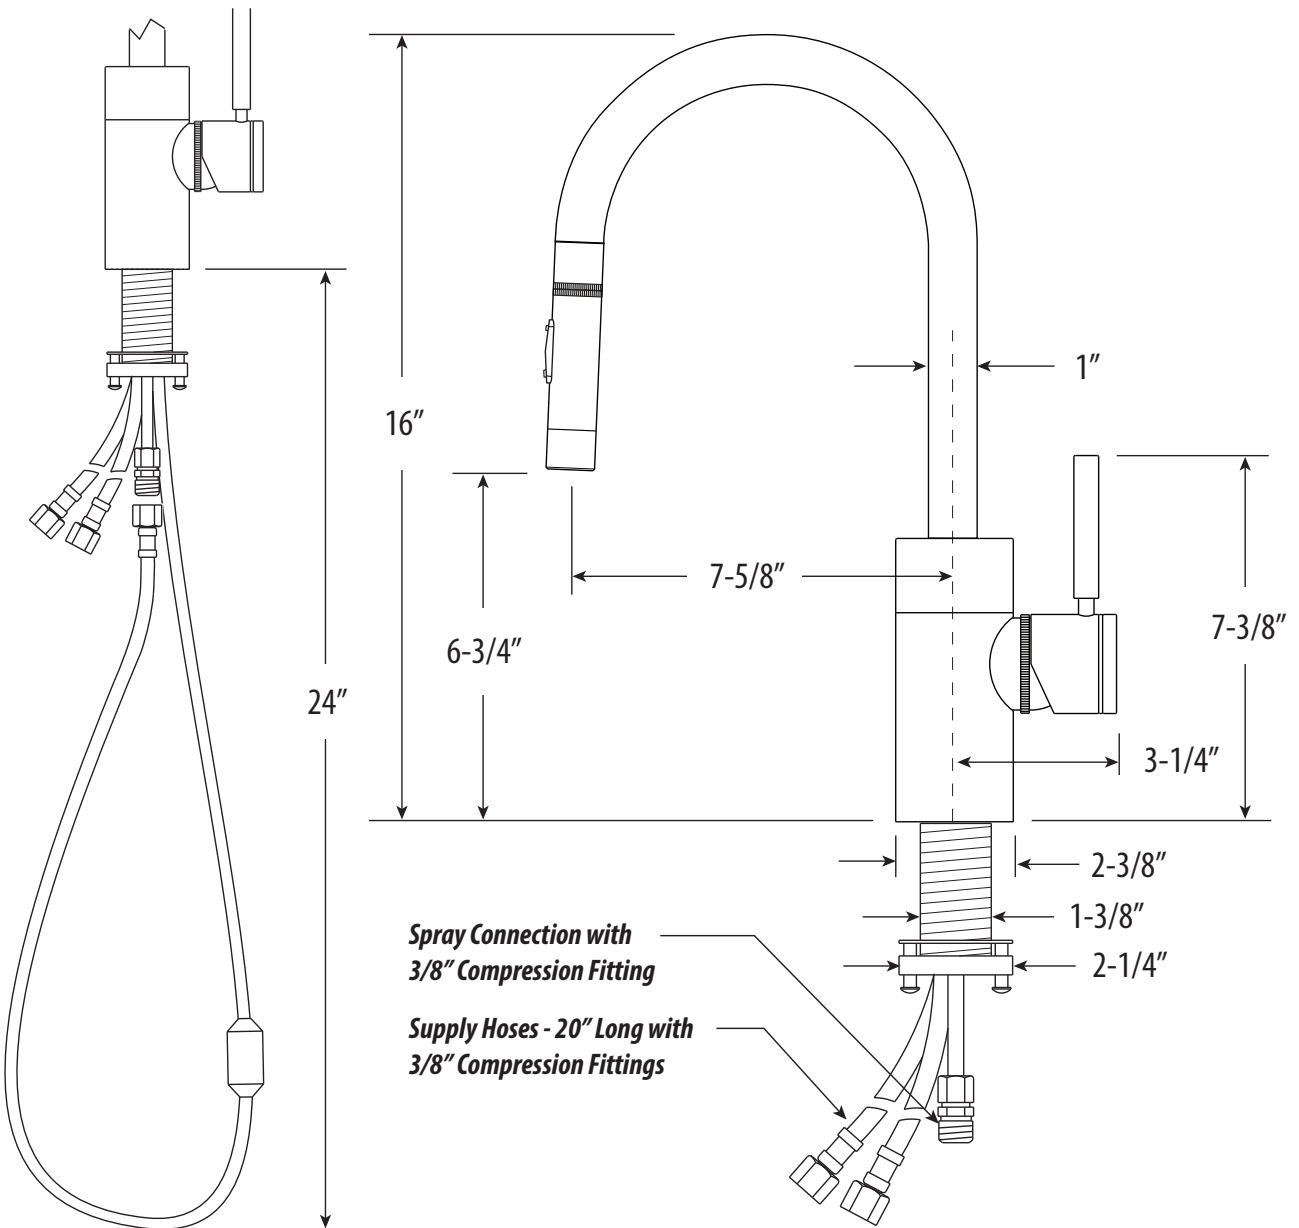

CONTEMPORARY PREP SIZE PLP PULLDOWN FAUCET / TOGGLE SPRAYER

5900

- MAX COUNTER THICKNESS 2-3/8"
- MINIMUM INSTALL HOLE SIZE 1-1/2"

DIMENSIONS MAY VARY AND ARE SUBJECT TO CHANGE. NO RESPONSIBILITY IS ASSUMED FOR USE OF SUPERCEDED OR VOIDED DATA