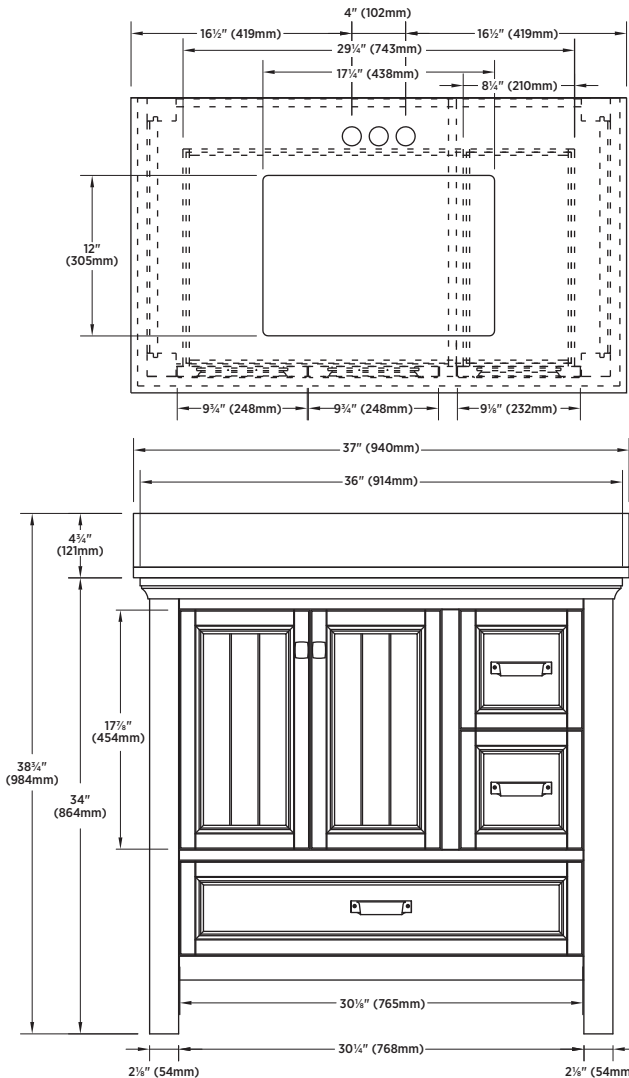

## SPECIFICATIONS

- Harbor blue or white finish
- 2 Slow close doors
- 2 Slow close drawers
- 1 Bottom slow close drawer
- 1 Adjustable shelf
- Assembled vanity with pre-attached engineered stone top
- Vitreous china rectangular undermount sink pre-attached
- Chrome hardware
- 4" hole faucet drilling
- Faucet not included

## OVERALL DIMENSIONS

940mm (W) x 559mm (D) x 984mm (H)  
37" (W) x 22" (D) x 38¾" (H)

## ITEM TO BE SPECIFIED

**HARBOR BLUE**  
Pearl White Vanity Top

**BABVT3722**  
UPC: 721015433934

**WHITE**  
Lily White Vanity Top

**BAWVT3722**  
UPC: 721015433965

## SHIPPING

**Cube** 27.87  
**GW** 216.04 lbs