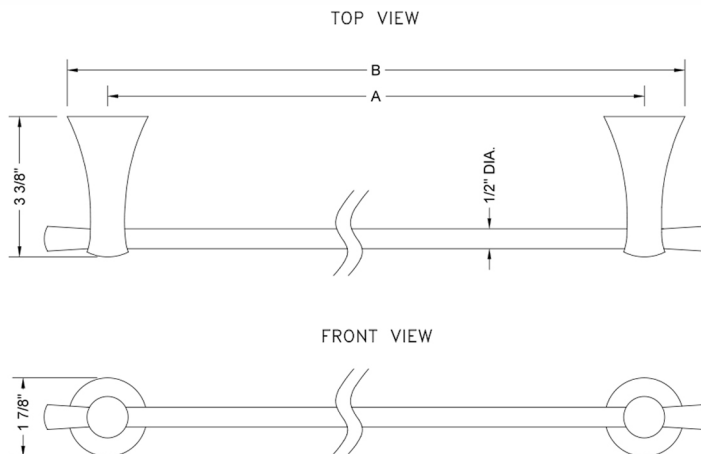

## 24" Cranford Towel Bar

**Model #: 4460-TB-24-**

### FEATURES:

- All brass 24" towel bar
- Universal mounting hardware included
- 3 3/8" projection

### SPECIFICATION DRAWING:

CRANFORD TOWEL BARS			
PART. #	DESCRIPTION	A	B
4460-TB-18-	18" ALL BRASS TOWEL BAR	18"	19 7/8"
4460-TB-24-	24" ALL BRASS TOWEL BAR	24"	25 7/8"